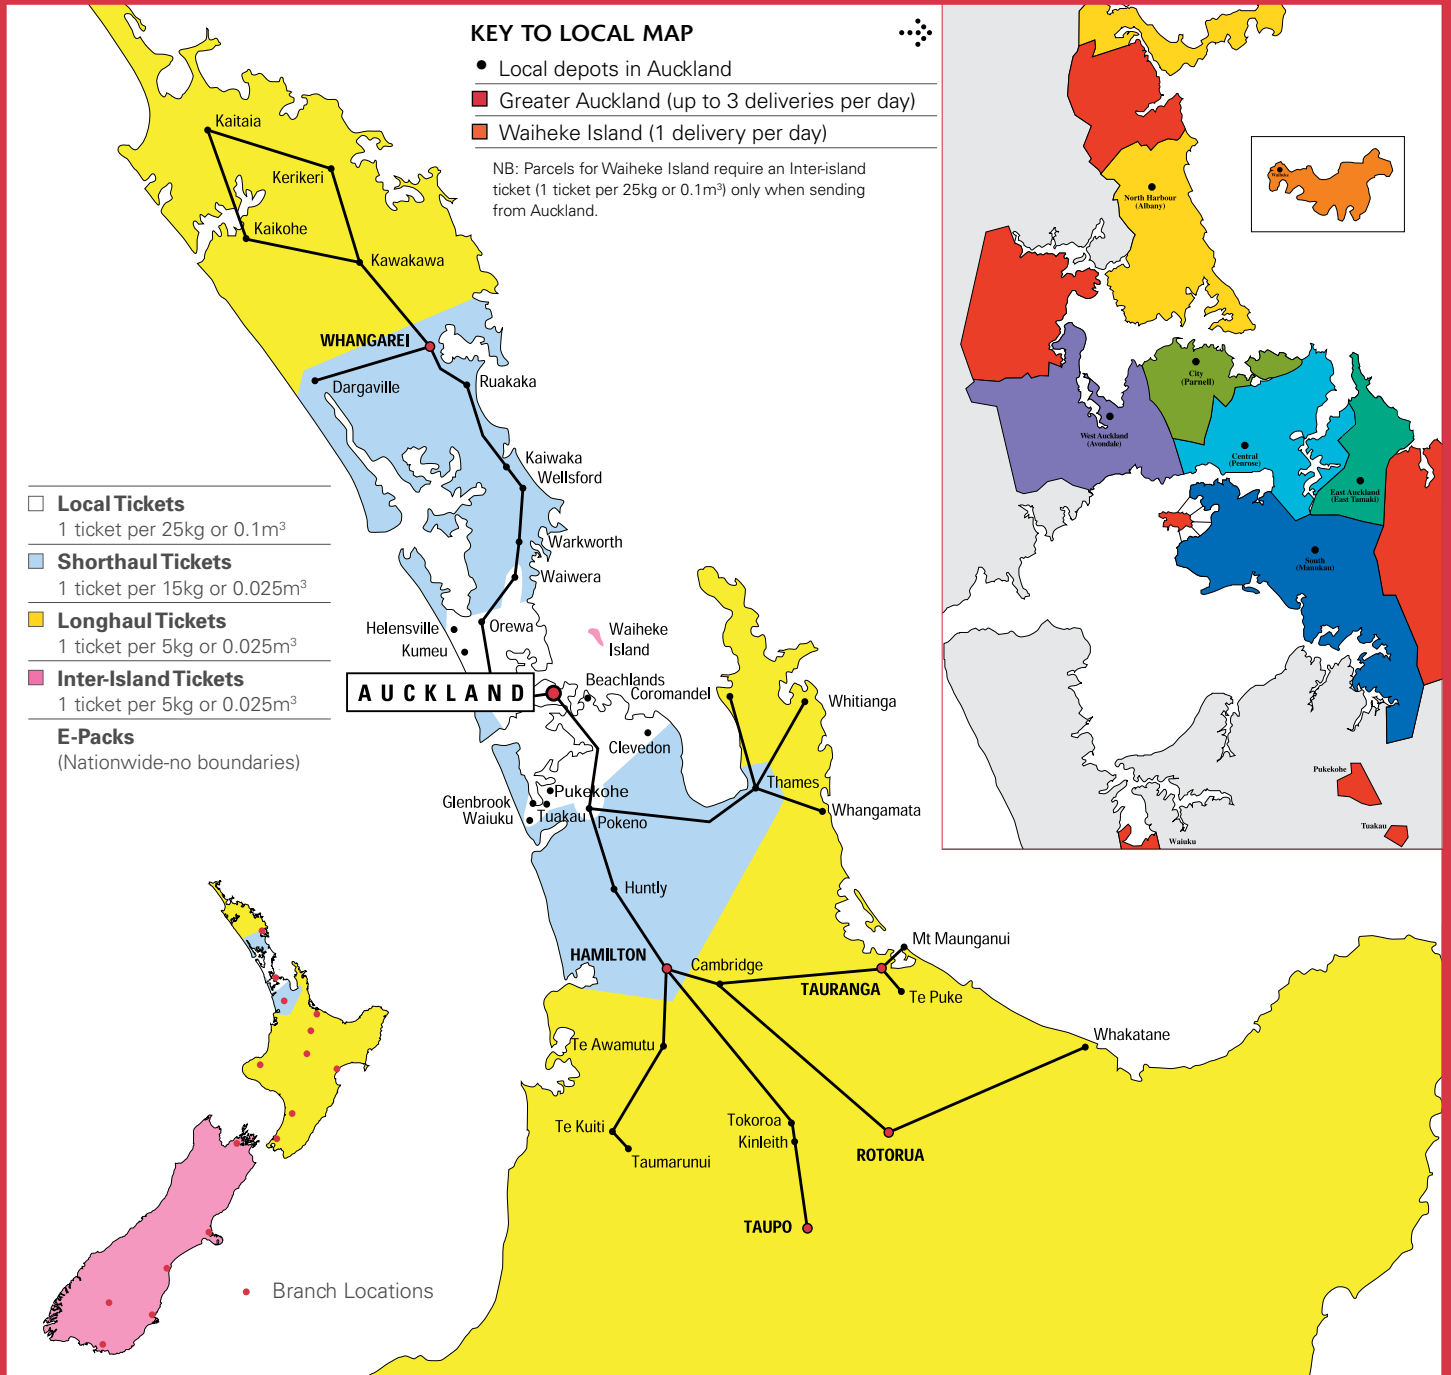

YOUR VAN PIN

FOR YOUR INFORMATION

Customer Services	0800 800 841
VAN Automated booking	0800 692 687
Sales/Administration	09 526 3100

Website	www.nzcouriers.co.nz
International Help Desk	0800 655 010
Local Fax	09 526 3120

BRANCH		OPENING HOURS	
Penrose	32 Botha Road, Penrose	Monday - Friday: 8:00am - 7:00pm	Saturday: 8:00am - 12 noon
City	79 St Georges Bay Road, Parnell	Monday - Friday: 9:00am - 5:30pm	
West	681c Rosebank Road, Avondale	Monday - Friday: 8:00am - 5:00pm	
East	Cnr Allens & Harris Roads, East Tamaki	Monday - Friday: 9:00am - 4:30pm	
South	51 Hobill Avenue, Manukau	Monday - Friday: 8:30am - 5:00pm