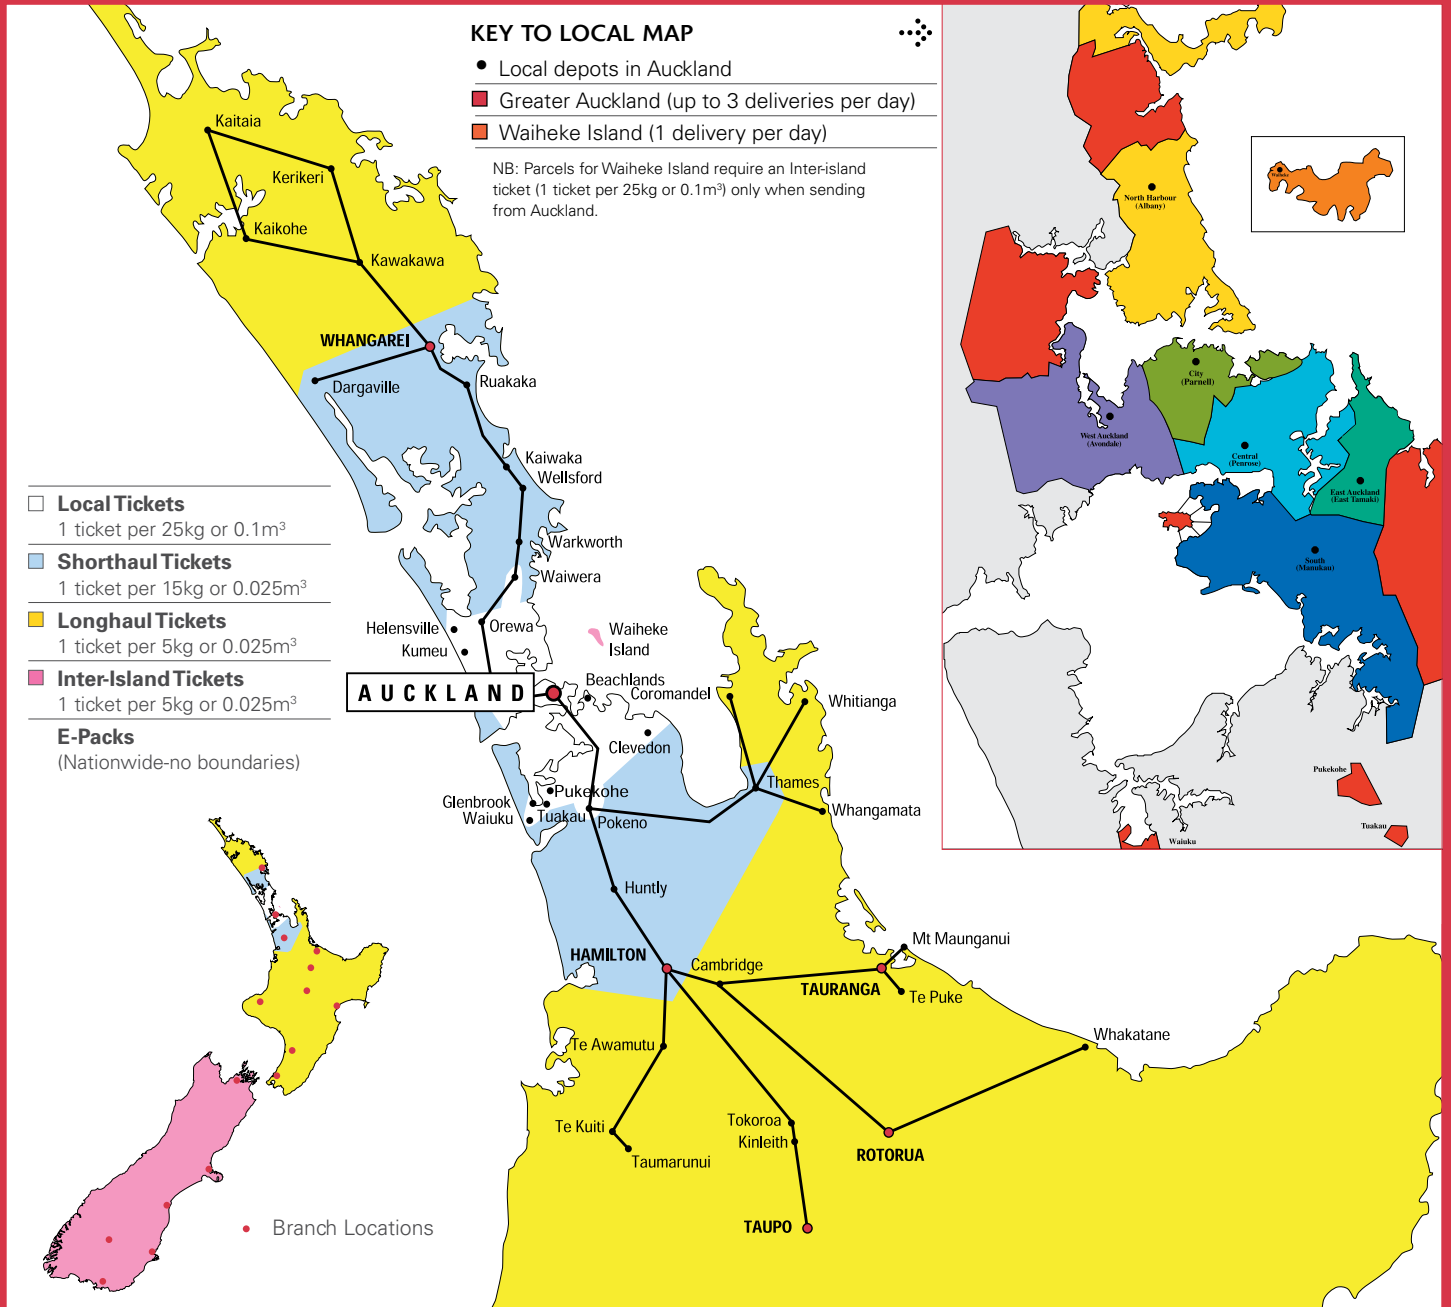

YOUR VAN PIN

FOR YOUR INFORMATION

Customer Services	0800 800 841
VAN Automated booking	0800 692 687
Sales/Administration	09 526 3100

Website	www.nzcouriers.co.nz
International Help Desk	0800 655 010
Local Fax	09 526 3120

Great Barrier Island – Standard freight charges to Auckland apply. Receiver pays a surcharge for delivery of item to Great Barrier Island via Great Barrier Airlines. For more details please contact your local branch.

BRANCH		OPENING HOURS	
Penrose	32 Botha Road, Penrose	Monday - Friday: 8:00am - 7:00pm	Saturday: 8:00am - 12 noon
City	79 St Georges Bay Road, Parnell	Monday - Friday: 9:00am - 5:30pm	
West	681c Rosebank Road, Avondale	Monday - Friday: 8:00am - 5:00pm	
East	Cnr Allens & Harris Roads, East Tamaki	Monday - Friday: 9:00am - 4:30pm	
South	51 Hobill Avenue, Manukau	Monday - Friday: 8:30am - 5:00pm