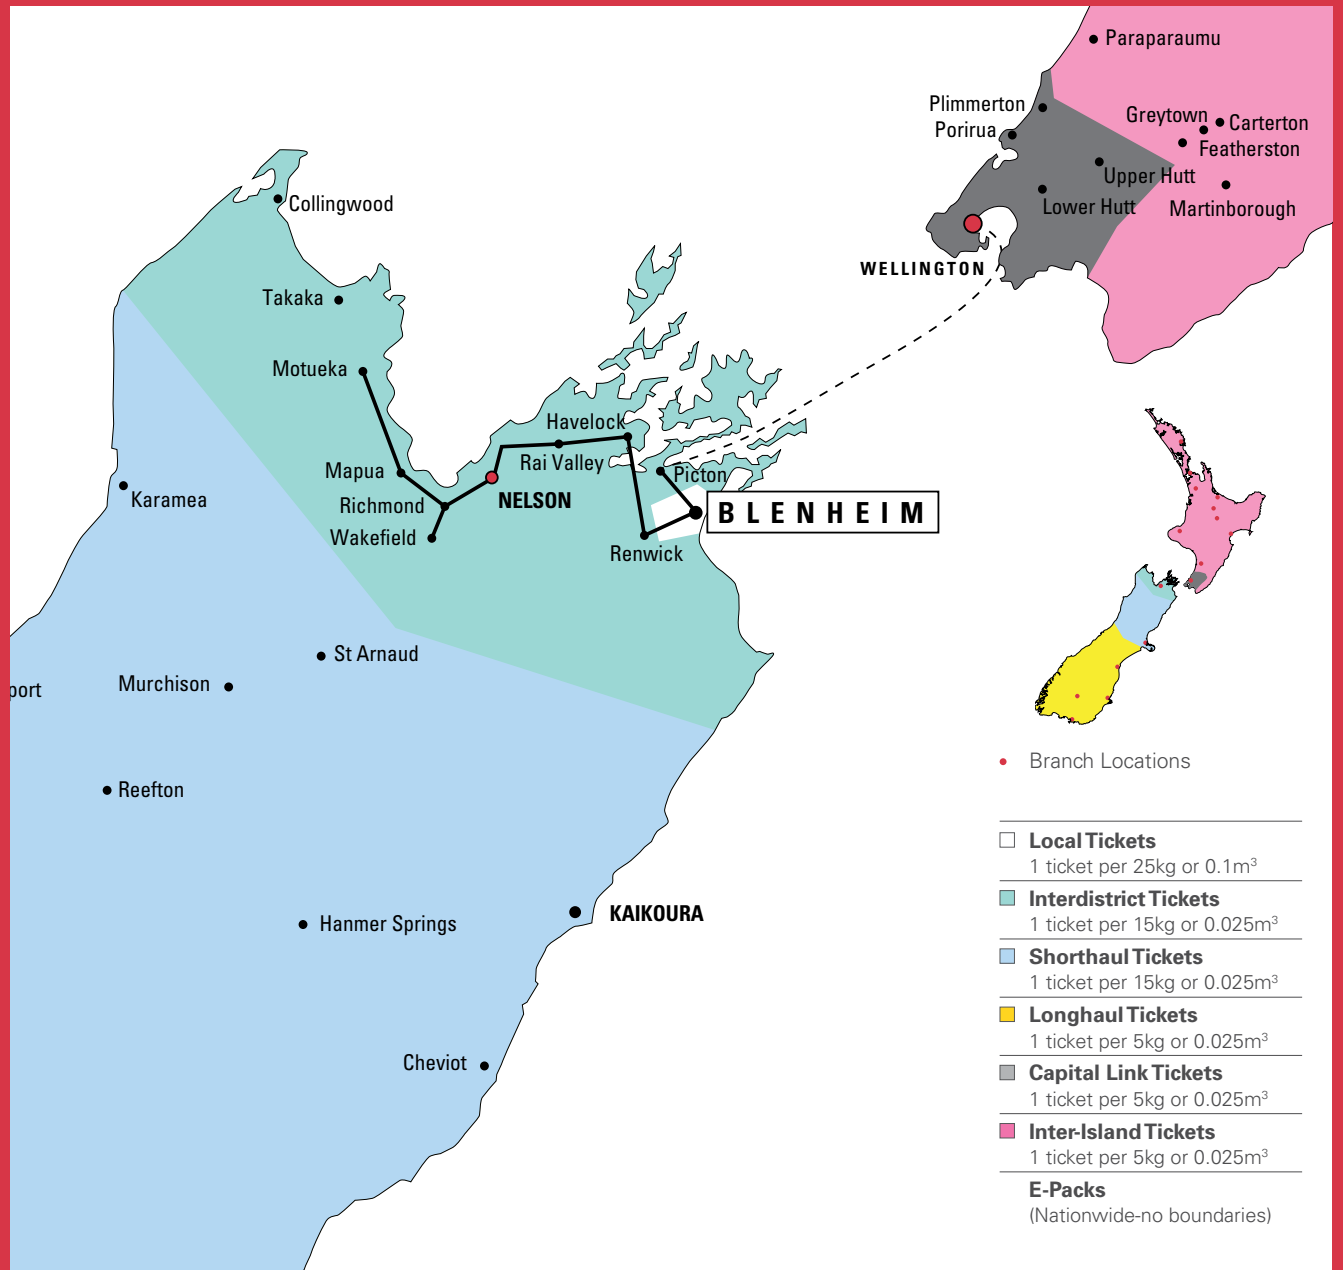

YOUR VAN PIN

FOR YOUR INFORMATION

Customer Services 0800 800 841

VAN Automated booking 0800 692 687

Website www.nzcouriers.co.nz

International Help Desk 0800 655 010

Local Fax 03 547 2586

BLENHHEIM BRANCH

AGENT

Guthrie Bowron, 44 Seymour Street, Blenheim

OPENING HOURS

Monday – Friday: 7.30am – 5.30pm

Saturday: 9.00am – 2.00pm