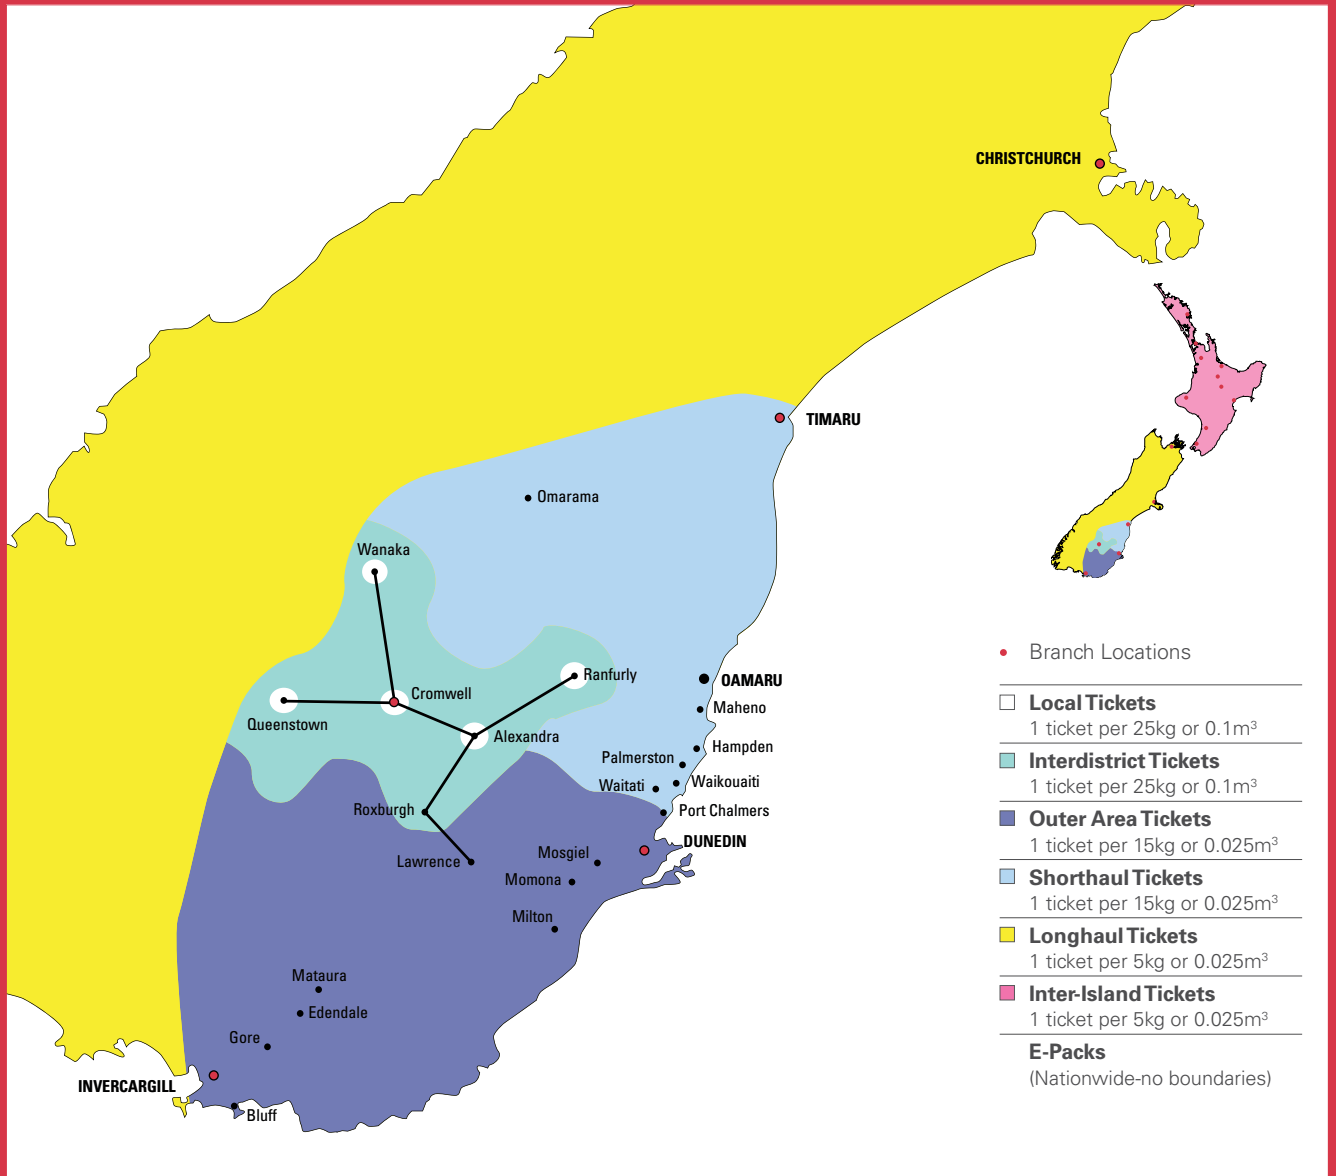

HOURS: Monday - Friday:
8.00am - 5.30pm

103 Gair Avenue,
Cromwell

CENTRAL OTAGO BRANCH

- Branch Locations

- Local Tickets
1 ticket per 25kg or 0.1m³

- Interdistrict Tickets
1 ticket per 25kg or 0.1m³

- Outer Area Tickets
1 ticket per 15kg or 0.025m³

LOCAL SERVICES

Refer to pick-up times below for local services

Overnight delivery time:

am

REGIONAL – SAME DAY SERVICES

Pick up times:	<input type="text"/>	<input type="text"/>
Departs Alexandra at:	1.30 (pm)	
Cromwell	•	
Queenstown	•	
Ranfurly	•	
Wanaka	•	
Pick up times:	<input type="text"/>	<input type="text"/>
Departs Arrowtown at:	10.30 (am)	3.00 (pm)
Alexandra	•	
Cromwell	•	
Ranfurly	•	
Queenstown	•	•
Queenstown	•	
Pick up times:	<input type="text"/>	<input type="text"/>
Departs Cromwell at:	2.00 (pm)	
Arrowtown	•	
Alexandra	•	
Ranfurly	•	
Queenstown	•	
Wanaka	•	
Pick up times:	<input type="text"/>	<input type="text"/>
Departs Queenstown at:	12.00 (am)	
Alexandra	•	
Arrowtown	•	
Cromwell	•	
Ranfurly	•	
Wanaka	•	
Pick up times:	<input type="text"/>	<input type="text"/>
Departs Roxburgh at:	1.00 (pm)	
Alexandra	•	
Cromwell	•	
Wanaka	•	
Queenstown	•	
Pick up times:	<input type="text"/>	<input type="text"/>
Departs Wanaka at:	12.00 (pm)	
Alexandra	•	
Arrowtown	•	
Cromwell	•	
Ranfurly	•	
Queenstown	•	

CN009/11

OVERNIGHT SERVICES

Your last pick-up time is:

Overnight by 9.30am to main business centres. Some Rural & Residential deliveries may take longer.

CENTRAL OTAGO