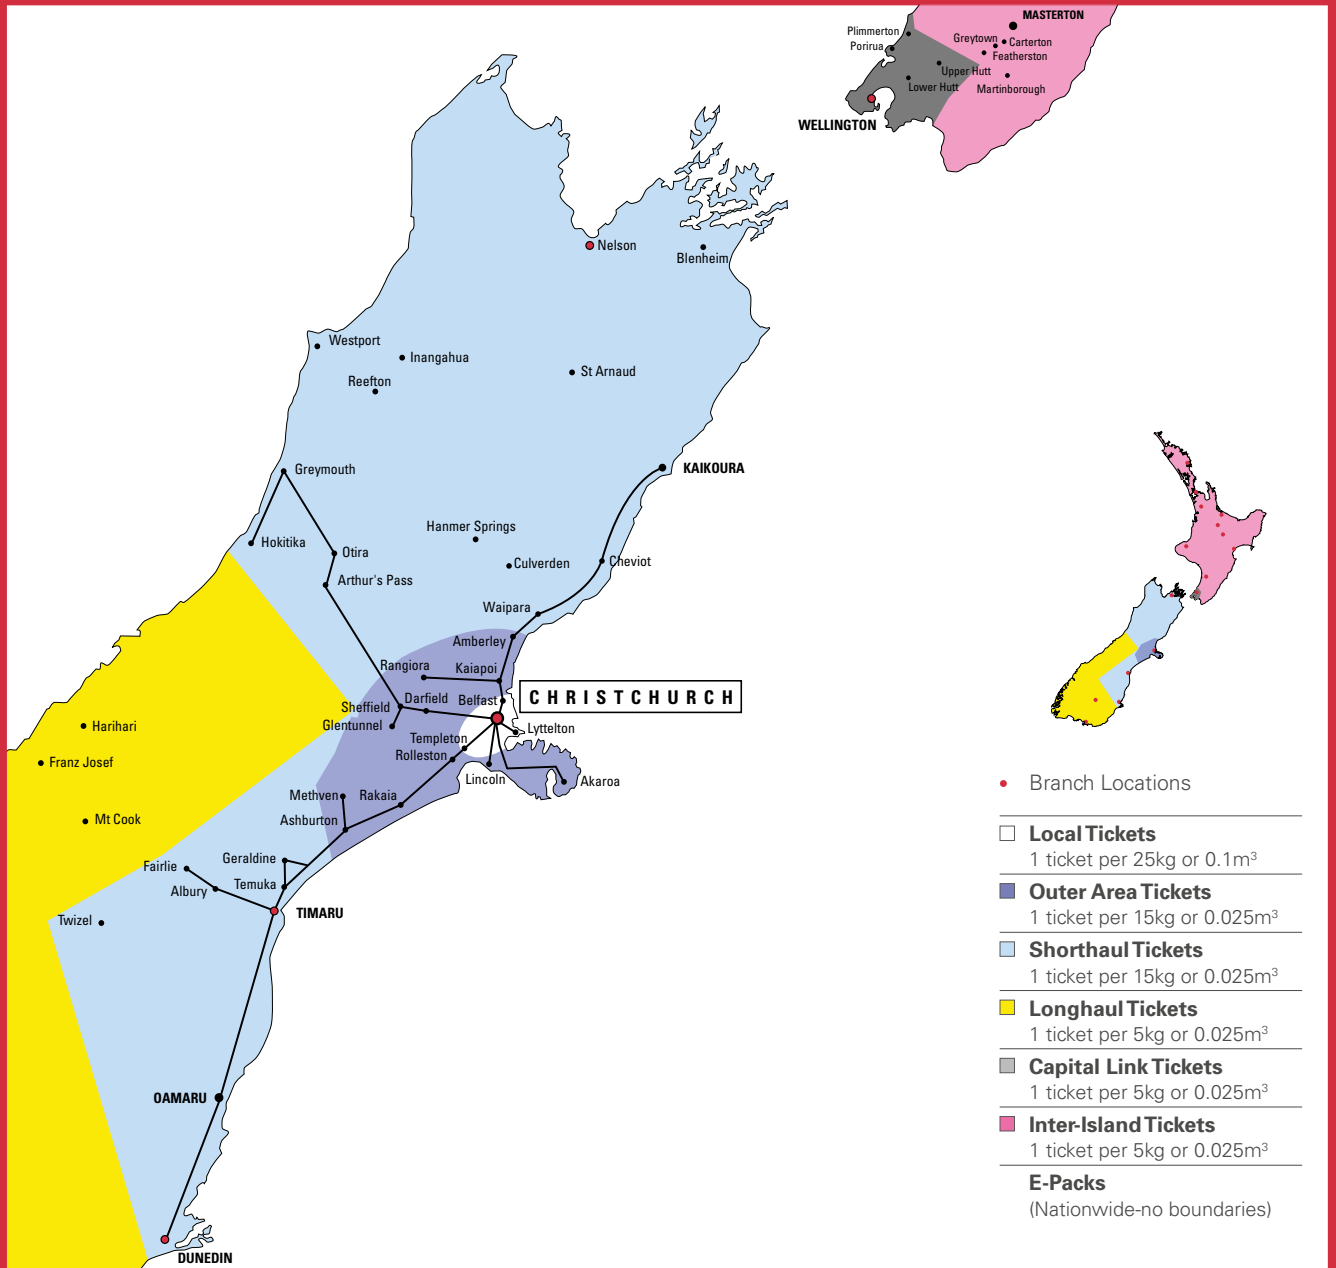

YOUR VAN PIN

FOR YOUR INFORMATION

Customer Services	0800 800 841
VAN Automated booking	0800 692 687
Sales/Administration	03 341 4400

Website	www.nzcouriers.co.nz
International Help Desk	0800 655 010
Local Fax	03 341 7025

CHRISTCHURCH BRANCH

- Branch Locations

- ☐ **Local Tickets**
  1 ticket per 25kg or 0.1m³

- ☒ **Outer Area Tickets**
  1 ticket per 15kg or 0.025m³

- ☐ **Shorthaul Tickets**
  1 ticket per 15kg or 0.025m³

- ☒ **Longhaul Tickets**
  1 ticket per 5kg or 0.025m³

- ☐ **Capital Link Tickets**
  1 ticket per 5kg or 0.025m³

- ☒ **Inter-Island Tickets**
  1 ticket per 5kg or 0.025m³

- **E-Packs**
  (Nationwide-no boundaries)

BRANCH	OPENING HOURS
5 Venture Place, Middleton, Christchurch	Monday - Friday: 8:00am - 6:00pm Saturday: 8:00am - 12:00pm