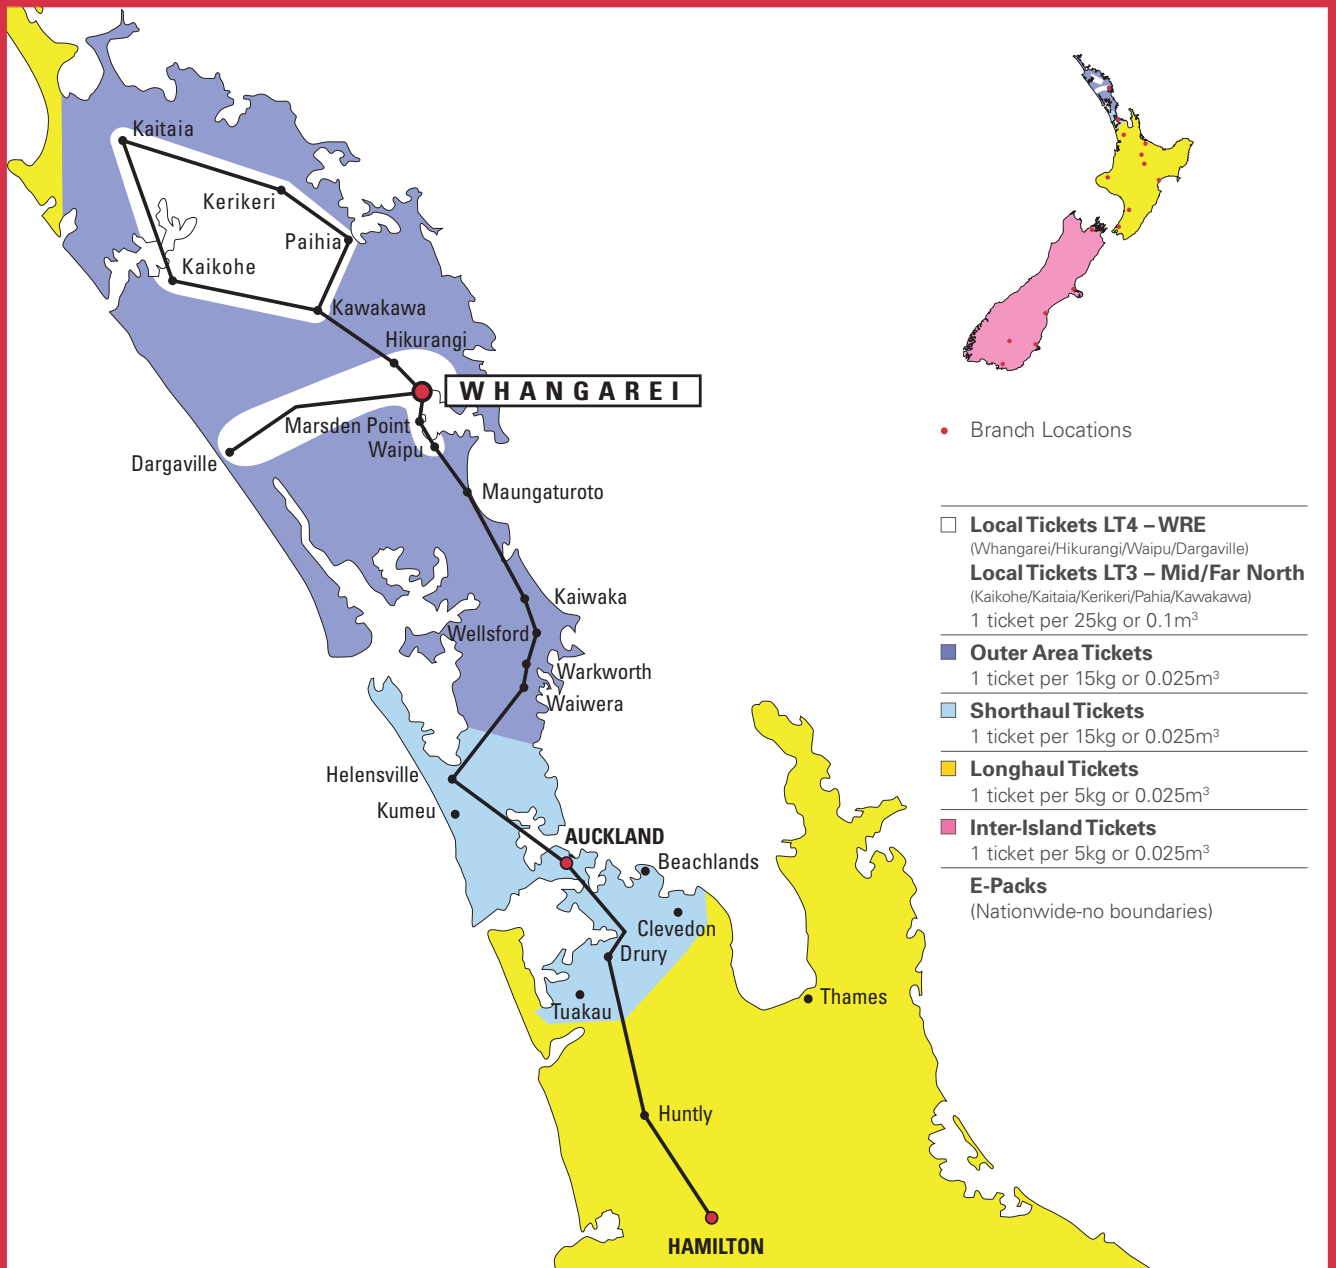

WHANGAREI BRANCH

BRANCH	OPENING HOURS
11 Dyer Street, Whangarei	Monday – Friday: 8.00am – 5.30pm Saturday: 8.00am – 10.30am

LOCAL SERVICES

Refer to pick-up times below for local services

LOCAL AND REGIONAL – SAME DAY SERVICES

Your pick-up times and depot departure times

Overnight delivery time:

	am
--	----

Pick up times:		
Departs Dargaville at:	10.00 (am)	12.20 (pm)
Auckland	2.30pm	
Awanui	2.45pm	
Dargaville		
Hamilton		
Hikurangi	3.30pm	3.30pm
Kaeo	2.00pm	
Kaikohe	1.30pm	3.30pm
Kaitaia	2.15pm	4.15pm
Kaiwaka	12.30pm	3.00pm
Kauri	4.00pm	4.30pm
Kawakawa	1.15pm	2.40pm
Kerikeri	1.00pm	4.00pm
Mangamuka	1.30pm	4.15pm
Maungaturoto	2.00pm	
Mangonui	3.00pm	
Matakohe		
Moerewa	12.15pm	3.00pm
Ohaeawai	12.50pm	3.15pm
Okaihau	1.15pm	4.00pm
Paihia	1.40pm	
Paparoa		
Ruakaka	11.30am	3.00pm
Ruawai		
Taipa	2.30pm	
Waipapa	1.30pm	
Waipu	12.35pm	2.30pm
Waitangi	2.00pm	
Warkworth	1.00pm	3.45pm
Wellsford	12.30pm	3.10pm
Whangarei	11.30am	2.00pm

DAR 07/09

OVERNIGHT SERVICES

Your last pick-up time is:

Overnight by 9.30am to main business centres. Rural and some Outer Area and Residential deliveries may take longer.

WHANGAREI