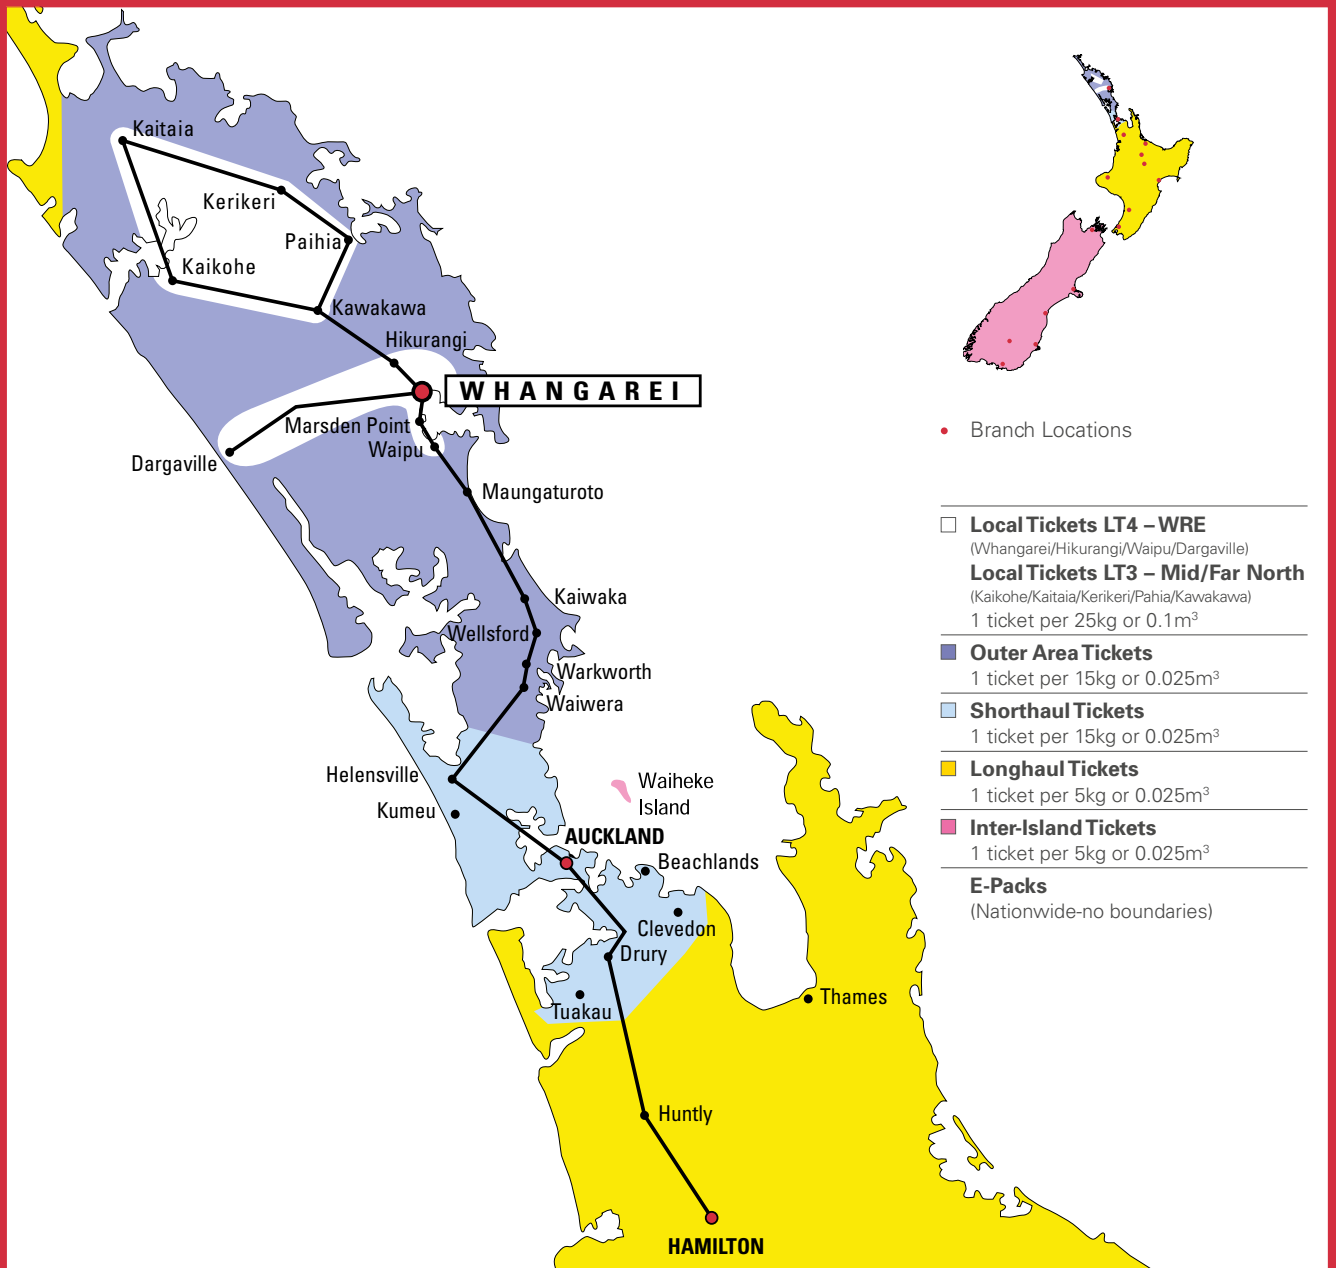

YOUR VAN PIN

FOR YOUR INFORMATION

Customer Services	0800 800 841
VAN Automated booking	0800 692 687
Local Branch	09 430 3284

Website	www.nzcouriers.co.nz
International Help Desk	0800 655 010
Local Fax	09 430 3290

WHANGAREI BRANCH

BRANCH	OPENING HOURS
11 Dyer Street, Whangarei	Monday – Friday: 8.00am – 5.30pm Saturday: 8.00am – 10.30am