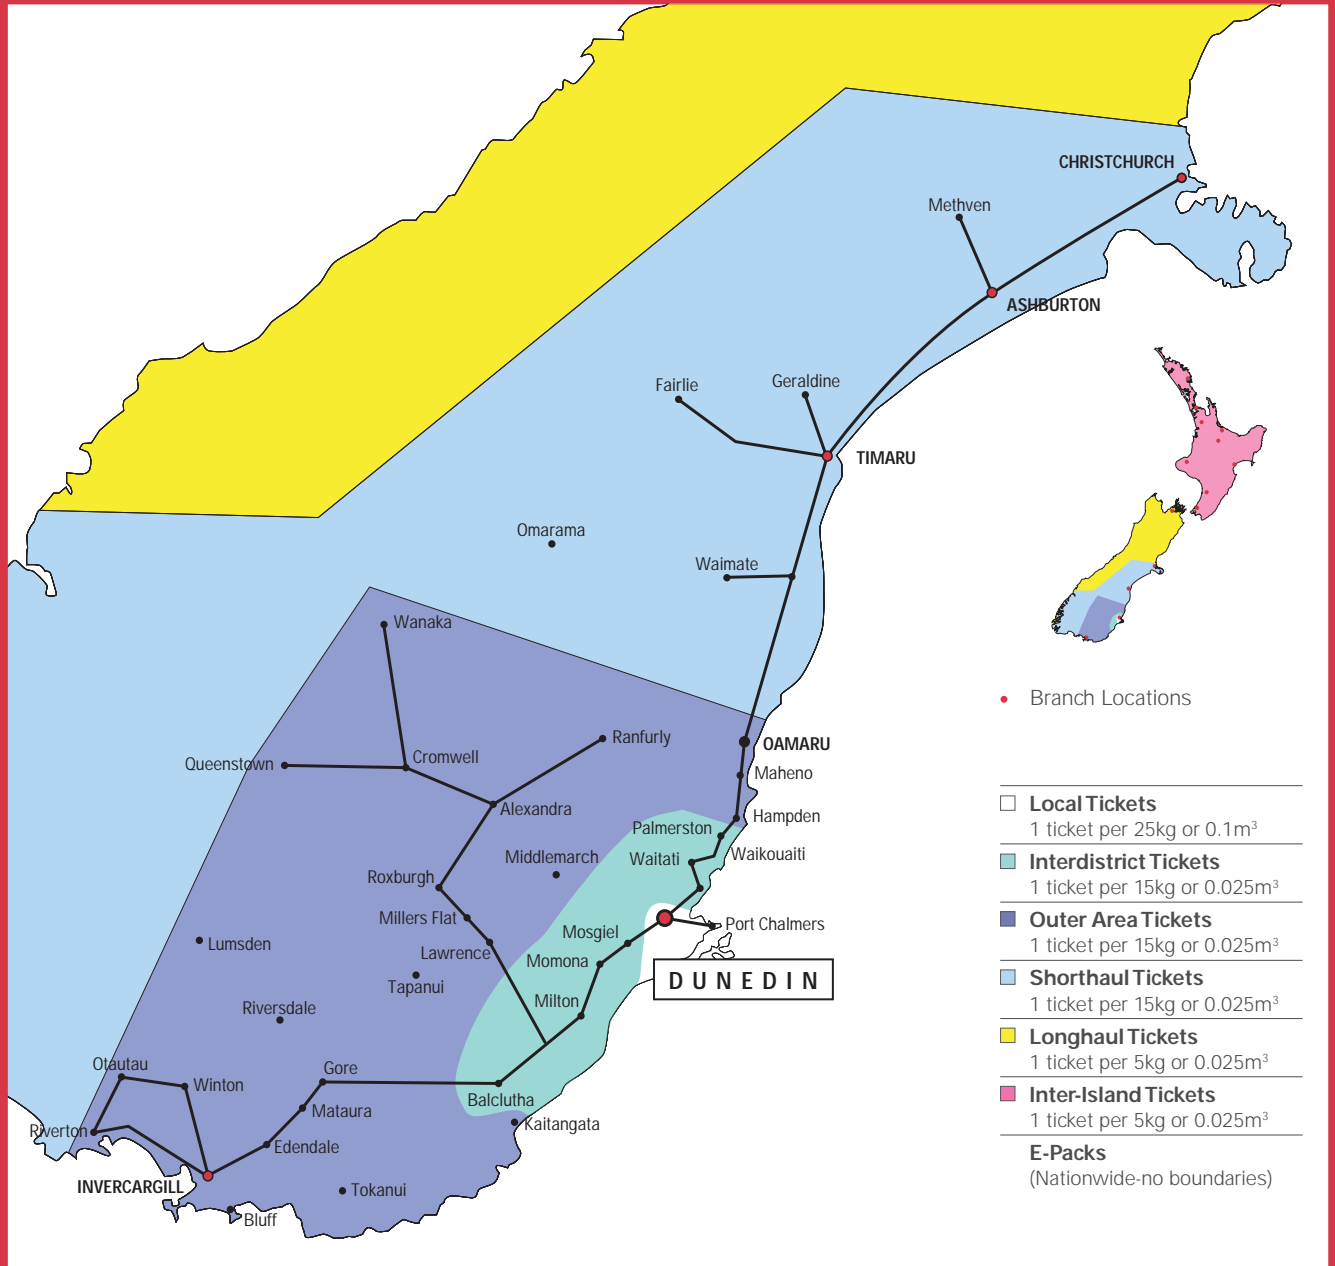

DUNEDIN BRANCH

BRANCH

33 Portsmouth Drive, Dunedin

OPENING HOURS

Monday - Friday: 8:00am - 6:00pm
Saturday: 8:00am - 11:00am

LOCAL SERVICES

Refer to pick-up times below for local services

Overnight delivery time:

	am
--	----

REGIONAL – SAME DAY SERVICES

your pick-up times and depot departure times

Pick up times:					Pick up times:				
Departs at:	10.00 (am)	1.30 (pm)	2.45 (pm)	3.30 (pm)	10.00 (am)	1.30 (pm)	2.45 (pm)	3.30 (pm)	
Alexandra	1.30pm				Mosgiel	11.00am	2.00pm		4.15pm
Ashburton	2.00pm				Oamaru	12.00pm	3.00pm		
Balclutha	12.00pm	3.00pm			Otautau	4.00pm			
Christchurch	4.00pm				Palmerston	12.30pm	2.30pm		
Cromwell	2.30pm				Port Chalmers	11.00am		3.15pm	
Edendale	1.30pm				Queenstown	4.30pm			
Fairlie	3.45pm				Ranfurly	3.30pm			
Geraldine	1.30pm				Riverton	3.30pm			
Gore	1.10pm				Roxburgh	1.00pm			
Invercargill	2.30pm				Timaru	1.00pm			
Lawrence	12.00pm	3.00pm			Waikouaiti	12.15pm	2.00pm		
Mataura	1.30pm				Waimate	4.00pm			
Methven	4.15pm				Wanaka	3.00pm			
Millers Flat	12.30pm				Winton	4.00pm			
Milton	11.30am	2.30pm							

OVERNIGHT SERVICES

Your last pick-up time is:

Overnight by 9.30am to main business centres *Some Rural & Residential deliveries may take longer.