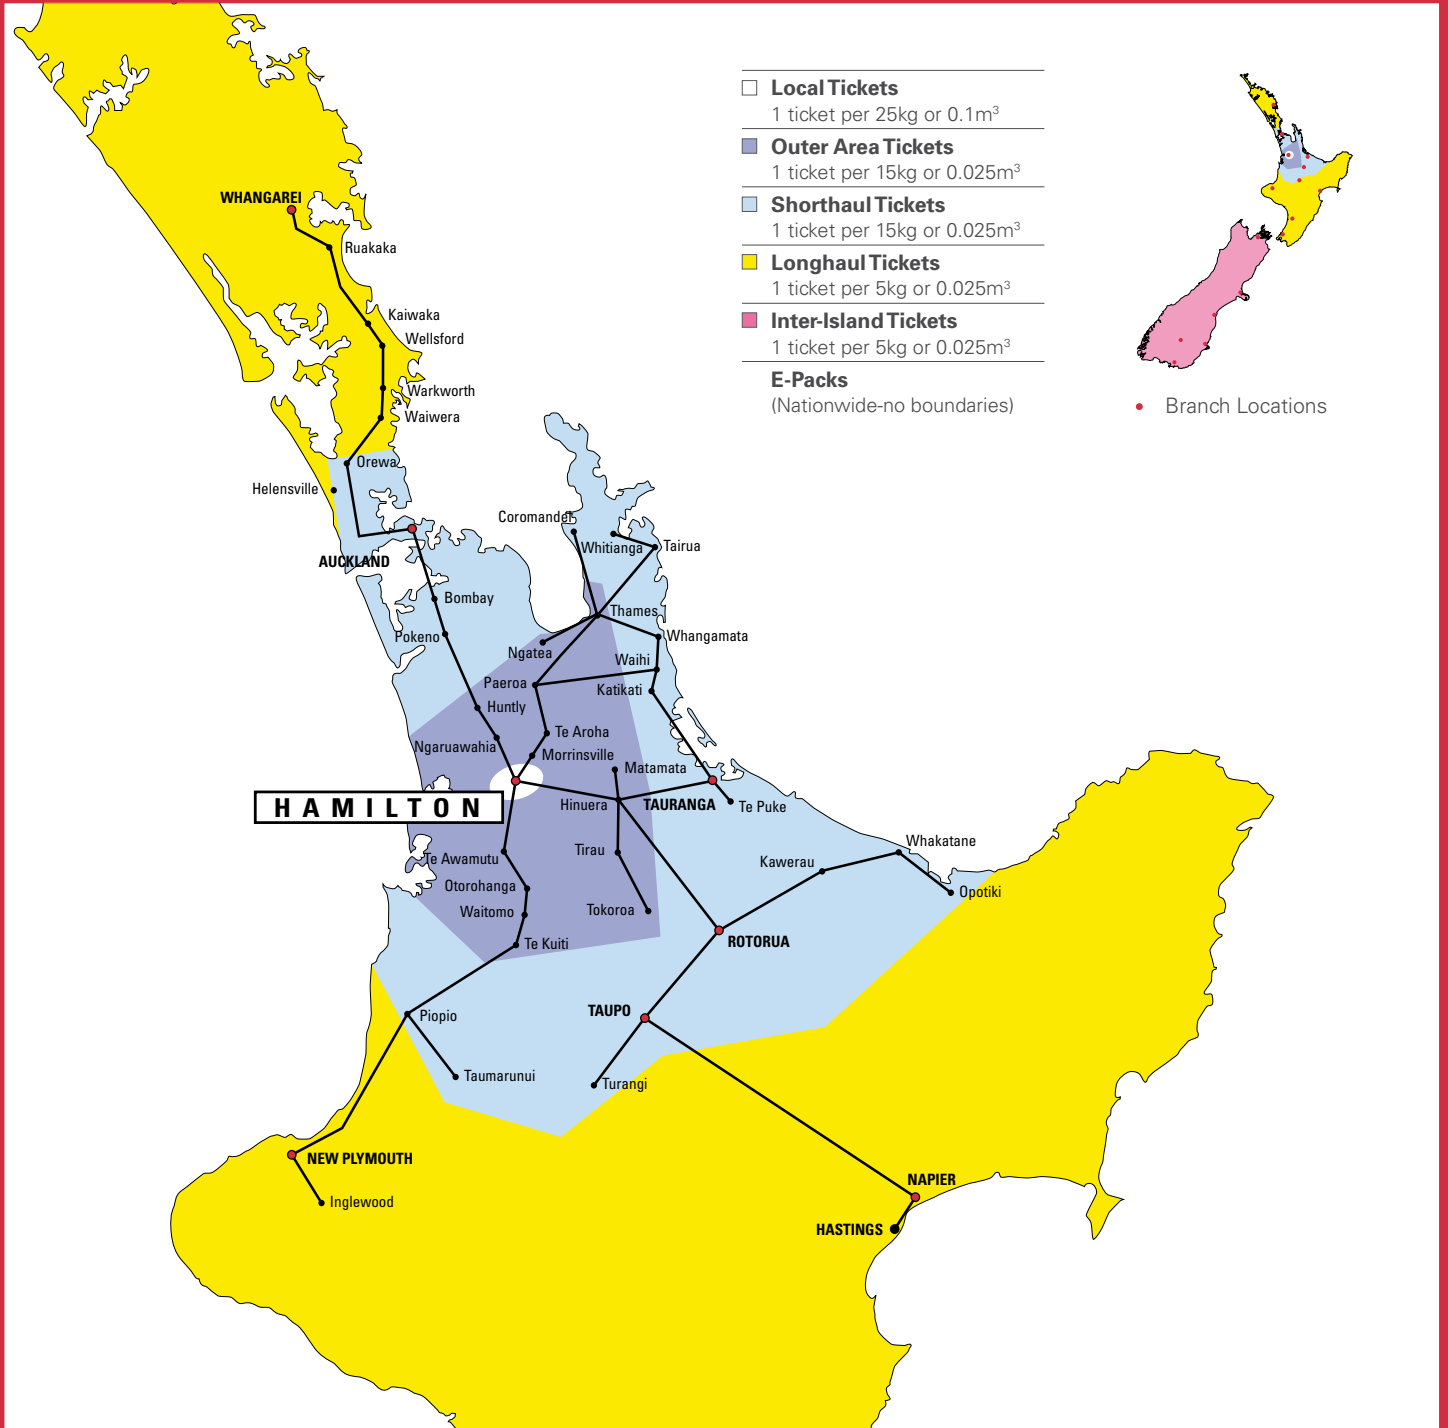

YOUR VAN PIN

FOR YOUR INFORMATION

Customer Services	0800 800 841
VAN Automated booking	0800 692 687
Sales/Administration	07 843 0740

Website	www.nzcouriers.co.nz
International Help Desk	0800 655 010
Local Fax	07 843 0741

BRANCH	OPENING HOURS
32 - 36 Gallagher Drive, Frankton Hamilton	Monday - Friday: 8:00am - 6.00pm Saturday: 8:00am - 12:00pm