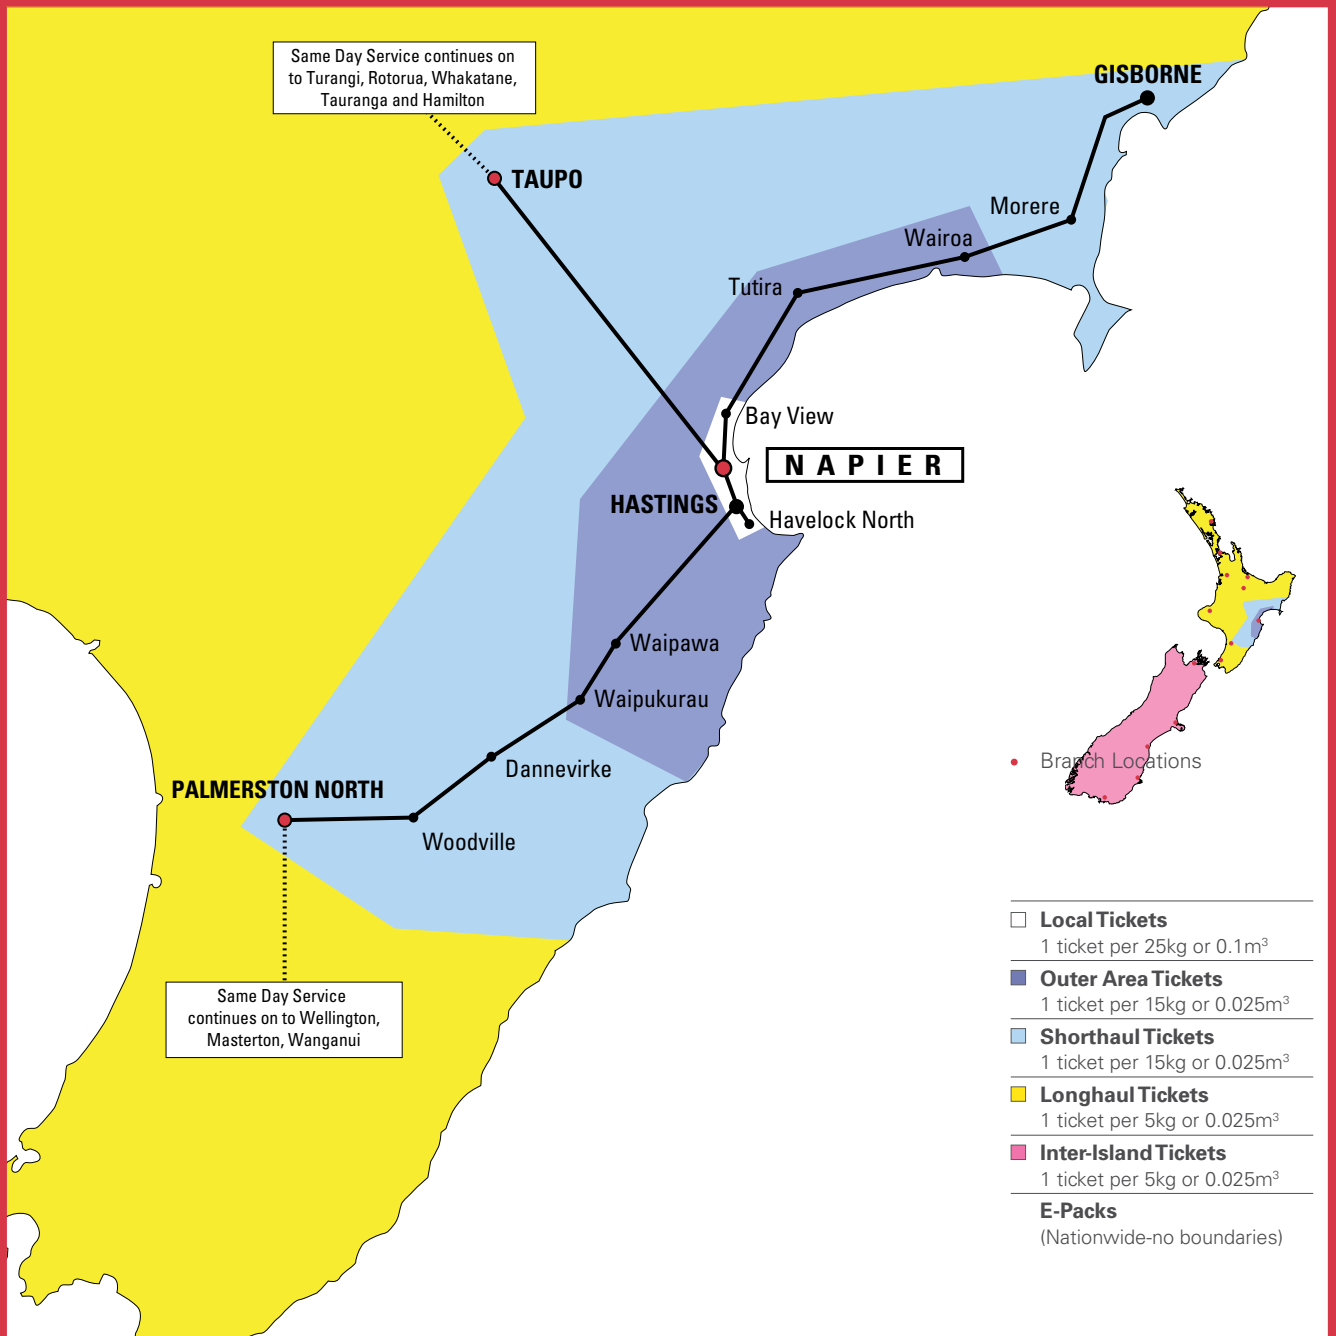

HAWKES BAY BRANCH

BRANCH	OPENING HOURS
15 Dunlop Road, Napier	Monday – Friday: 7.30am – 6.00pm Saturday: 8.00am – 11.00am

LOCAL SERVICES

Refer to pick-up times below for local services

LOCAL AND REGIONAL – SAME DAY SERVICES

Your pick-up times and depot departure times

Pick up times:				
Departs Hastings at:	9.45 (am)	10.45 (am)	11.45 (am)	3.00 (pm)
Dannevirke	•		•	
Feilding	•		•	
Gisborne		•		
Hamilton	•			
Levin	•		•	
Masterton	•			
Pahiatua	•		•	
Palmerston North	•		•	
Rotorua	•			
Taupo	•			
Tauranga	•			
Turangi	•			
Waipawa	•		•	•
Waipukurau	•		•	•
Wairoa		•		
Wanganui	•		•	
Wellington	•			
Whakatane	•			
Woodville	•		•	

HAS04/10

OVERNIGHT SERVICES

Your last pick-up time is:

Overnight by 9.30am to main business centres. Some Rural & Residential deliveries may take longer.