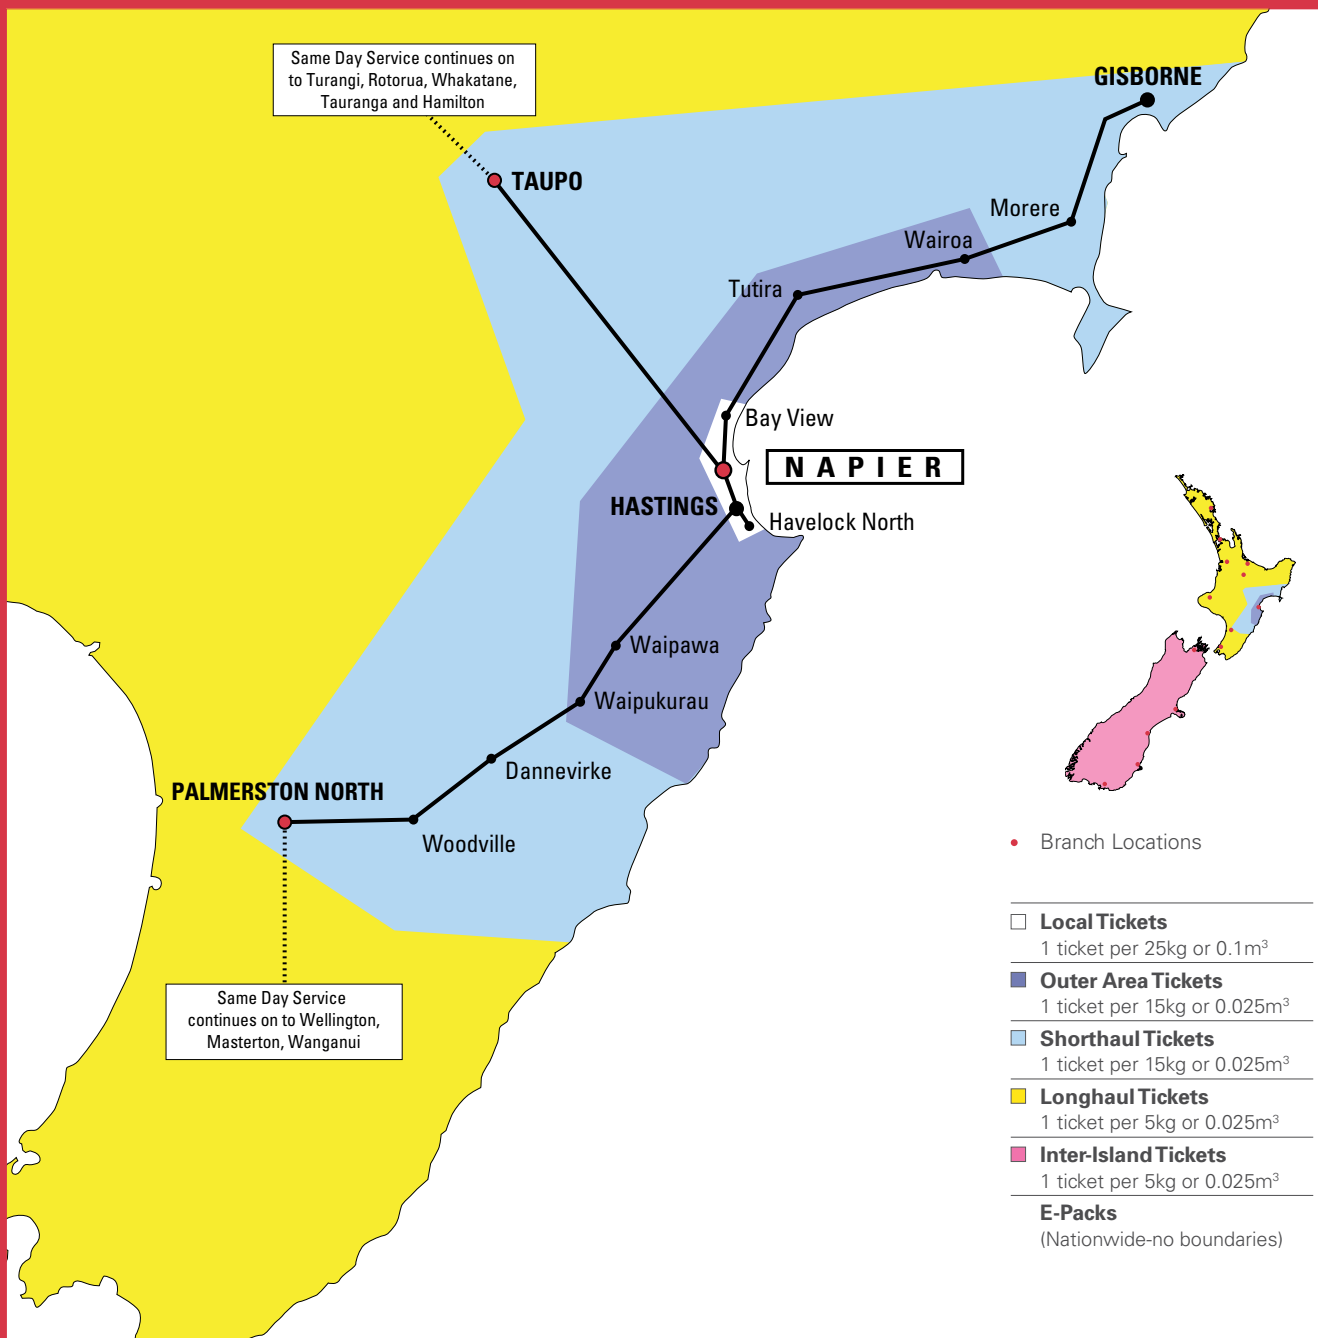

YOUR VAN PIN

FOR YOUR INFORMATION

Customer Services	0800 800 841
VAN Automated booking	0800 692 687
Sales/Administration	06 843 3970

Website	www.nzcouriers.co.nz
International Help Desk	0800 655 010
Local Fax	06 843 3050

HAWKES BAY BRANCH

BRANCH	OPENING HOURS
15 Dunlop Road, Napier	Monday – Friday: 7.30am – 6.00pm Saturday: 8.00am – 11.00am