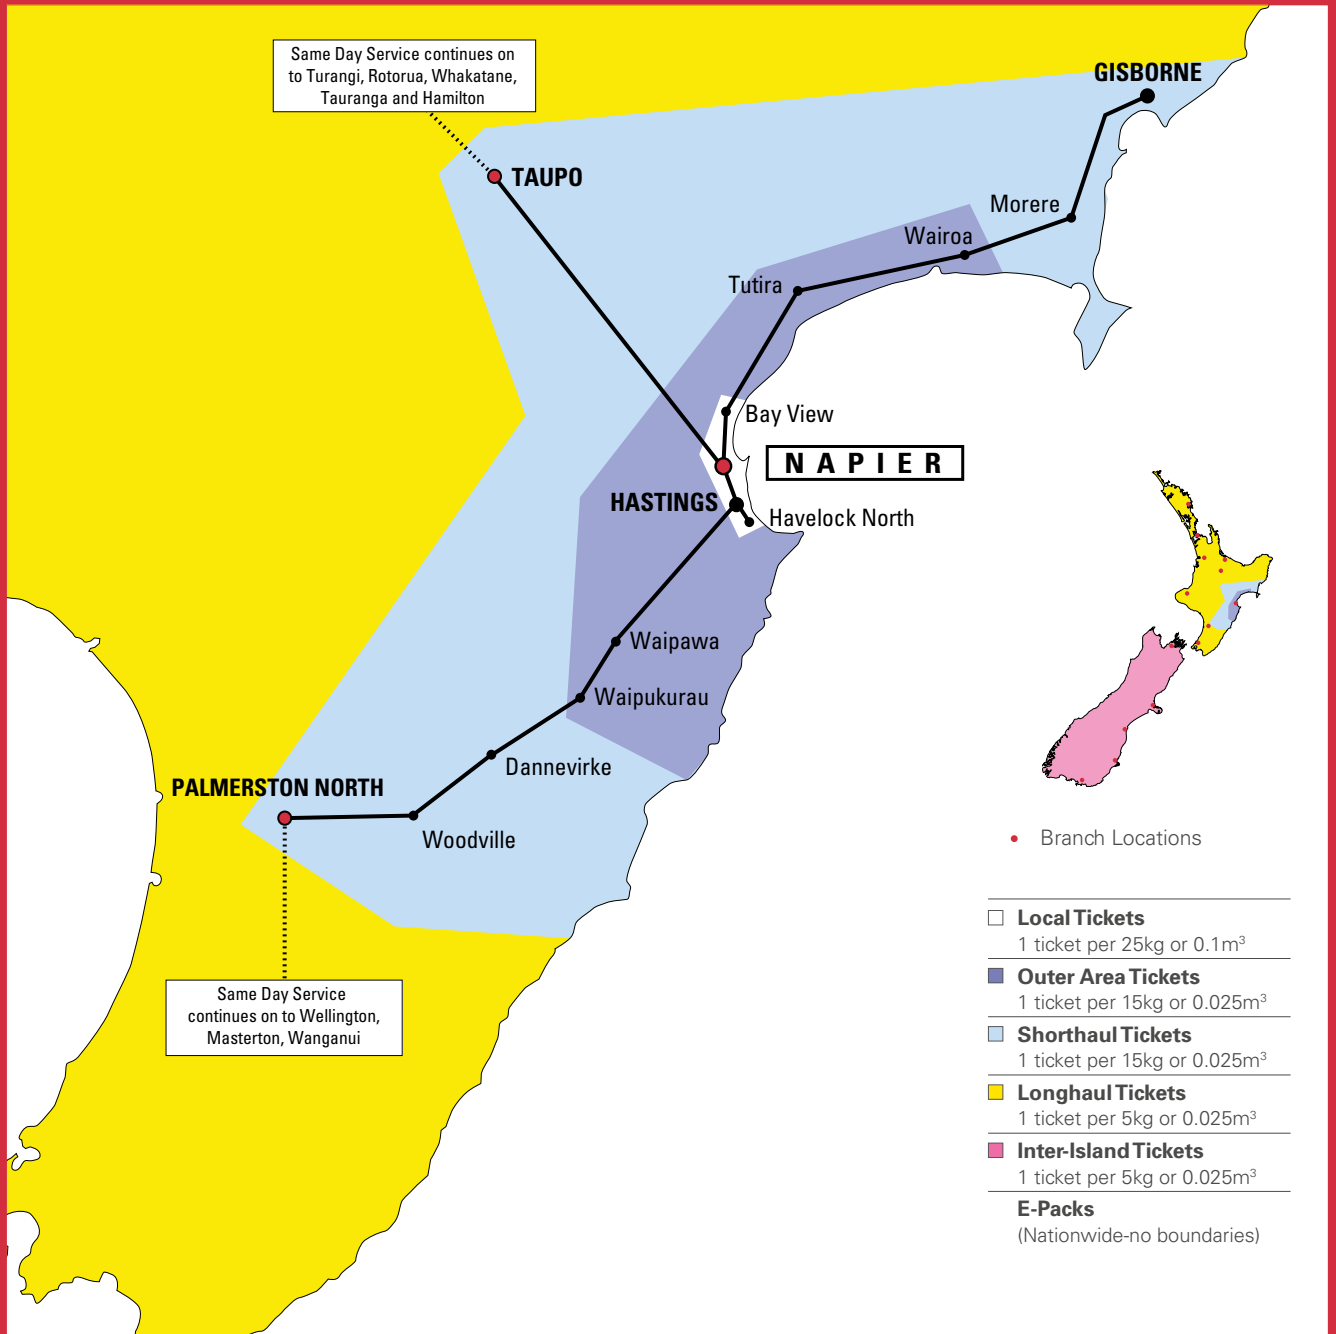

HAWKES BAY BRANCH

BRANCH	OPENING HOURS
22 Wakefield Street, Napier	Monday – Friday: 7.30am – 6.00pm Saturday: 8.00am – 11.00am

LOCAL SERVICES

Refer to pick-up times below for local services

LOCAL AND REGIONAL – SAME DAY SERVICES

Your pick-up times and depot departure times

Pick up times:				
Departs Napier at:	9.15 (am)	10.15 (am)	11.15 (am)	2.15 (pm)
Dannevirke	•		•	
Feilding	•		•	
Gisborne			•	
Hamilton		•		
Levin	•		•	
Masterton	•			
Pahiatua	•		•	
Palmerston North	•		•	
Rotorua		•		
Taupo		•		
Tauranga		•		
Turangi		•		
Waipawa	•		•	•
Waipukurau	•		•	•
Wairoa			•	
Wanganui	•		•	
Wellington	•			
Whakatane		•		
Woodville	•		•	

OVERNIGHT SERVICES

Your last pick-up time is:

Overnight by 9.30am to main business centres. Some Rural & Residential deliveries may take longer.