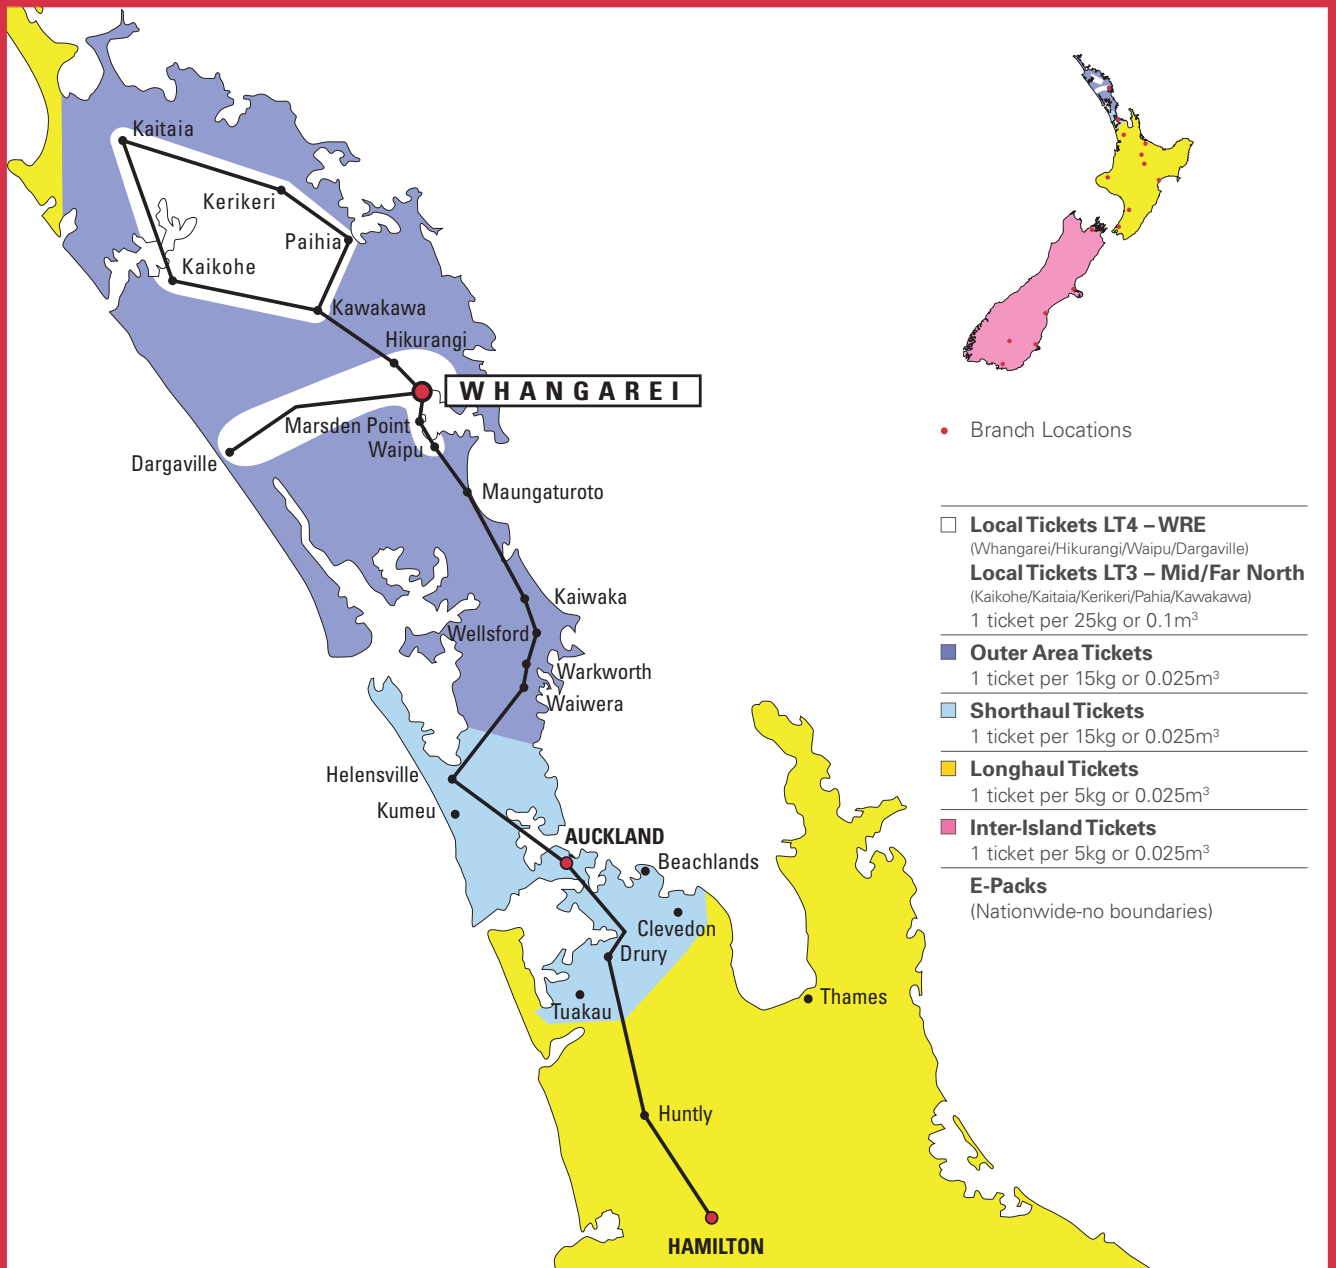

WHANGAREI BRANCH

| | |
|---------------------------|--|
| BRANCH | OPENING HOURS |
| 11 Dyer Street, Whangarei | Monday – Friday: 8.00am – 5.30pm Saturday: 8.00am – 10.30am |

LOCAL SERVICES

Refer to pick-up times below for local services

LOCAL AND REGIONAL – SAME DAY SERVICES

Your pick-up times and depot departure times

Overnight delivery time:

| | |
|--|----|
| | am |
|--|----|

| Pick up times: | | | |
|----------------------------|---------------------|----------------------|---------------------|
| Departs Kaikohe at: | 9.45 (am) | 11.30 (am) | 2.30 (pm) |
| Auckland | | | |
| Awanui | | 2.45pm | |
| Dargaville | | 2.00pm | |
| Hamilton | | | |
| Hikurangi | 3.30pm | 3.30pm | |
| Kaeo | | 2.00pm | |
| Kaikohe | | 1.20pm | 3.10pm |
| Kaitaia | | 2.15pm | 4.00pm |
| Kaiwaka | | 3.00pm | |
| Kauri | | 4.00pm | |
| Kawakawa | 10.45am | 1.00pm | 5.10pm |
| Kerikeri | 11.00am | 1.00pm | 3.00pm |
| Mangamuka | | 1.30pm | 3.30pm |
| Maungaturoto | | 2.00pm | |
| Mangonui | | 3.00pm | |
| Matakohe | | | |
| Moerewa | 11.15am | 1.00pm | 5.15pm |
| Ohaeawai | | 12.50pm | 3.00pm |
| Okaihau | | 1.15pm | |
| Opuia | | 1.30pm | 3.30pm |
| Paihia | | 1.40pm | |
| Paparoa | | | |
| Ruakaka | | 4.00pm | |
| Ruawai | | | |
| Taipa | | 2.30pm | |
| Waipapa | | 1.30pm | |
| Waipu | | 4.30pm | |
| Waitangi | | 2.00pm | |
| Warkworth | | 3.30pm | |
| Wellsford | | 3.00pm | |
| Whangarei | 12.00pm | 2.00pm | |

KAIK 07/09

OVERNIGHT SERVICES

Your last pick-up time is:

Overnight by 9.30am to main business centres. Rural and some Outer Area and Residential deliveries may take longer.

WHANGAREI