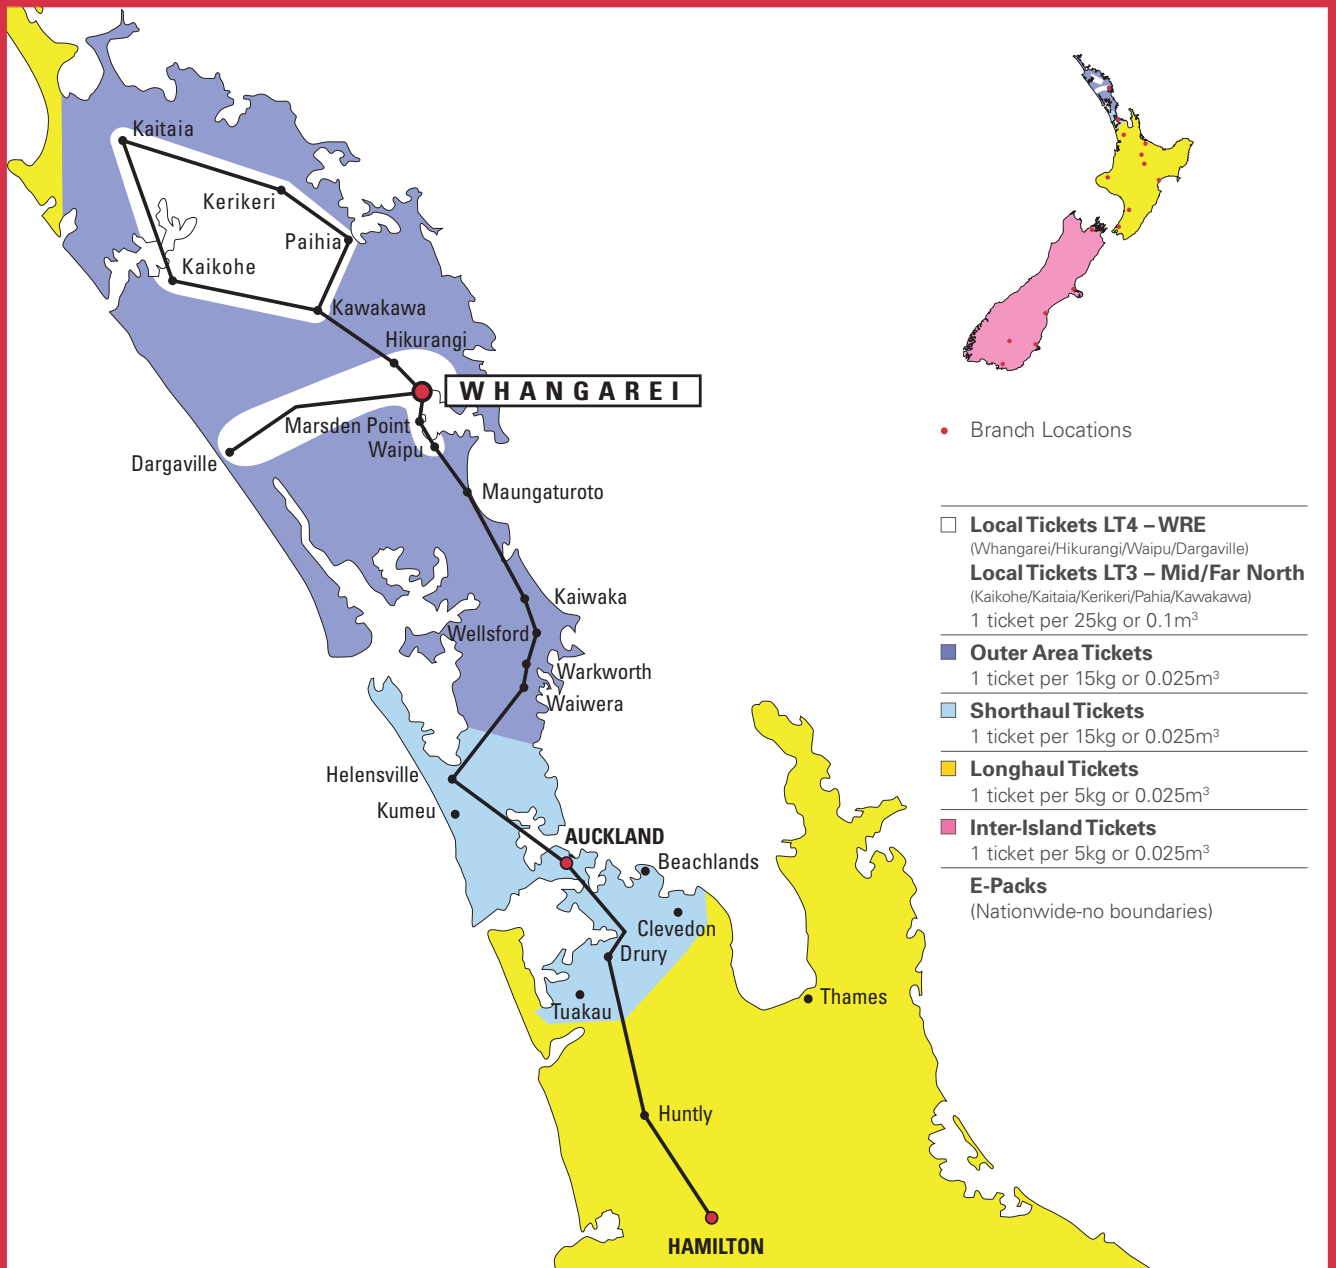

YOUR VAN PIN

FOR YOUR INFORMATION

Customer Services	0800 800 841
VAN Automated booking	0800 692 687
Local Branch	09 430 3284

Website	www.nzcouriers.co.nz
International Help Desk	0800 655 010
Local Fax	09 430 3290

WHANGAREI BRANCH

BRANCH	OPENING HOURS
11 Dyer Street, Whangarei	Monday – Friday: 8.00am – 5.30pm Saturday: 8.00am – 10.30am