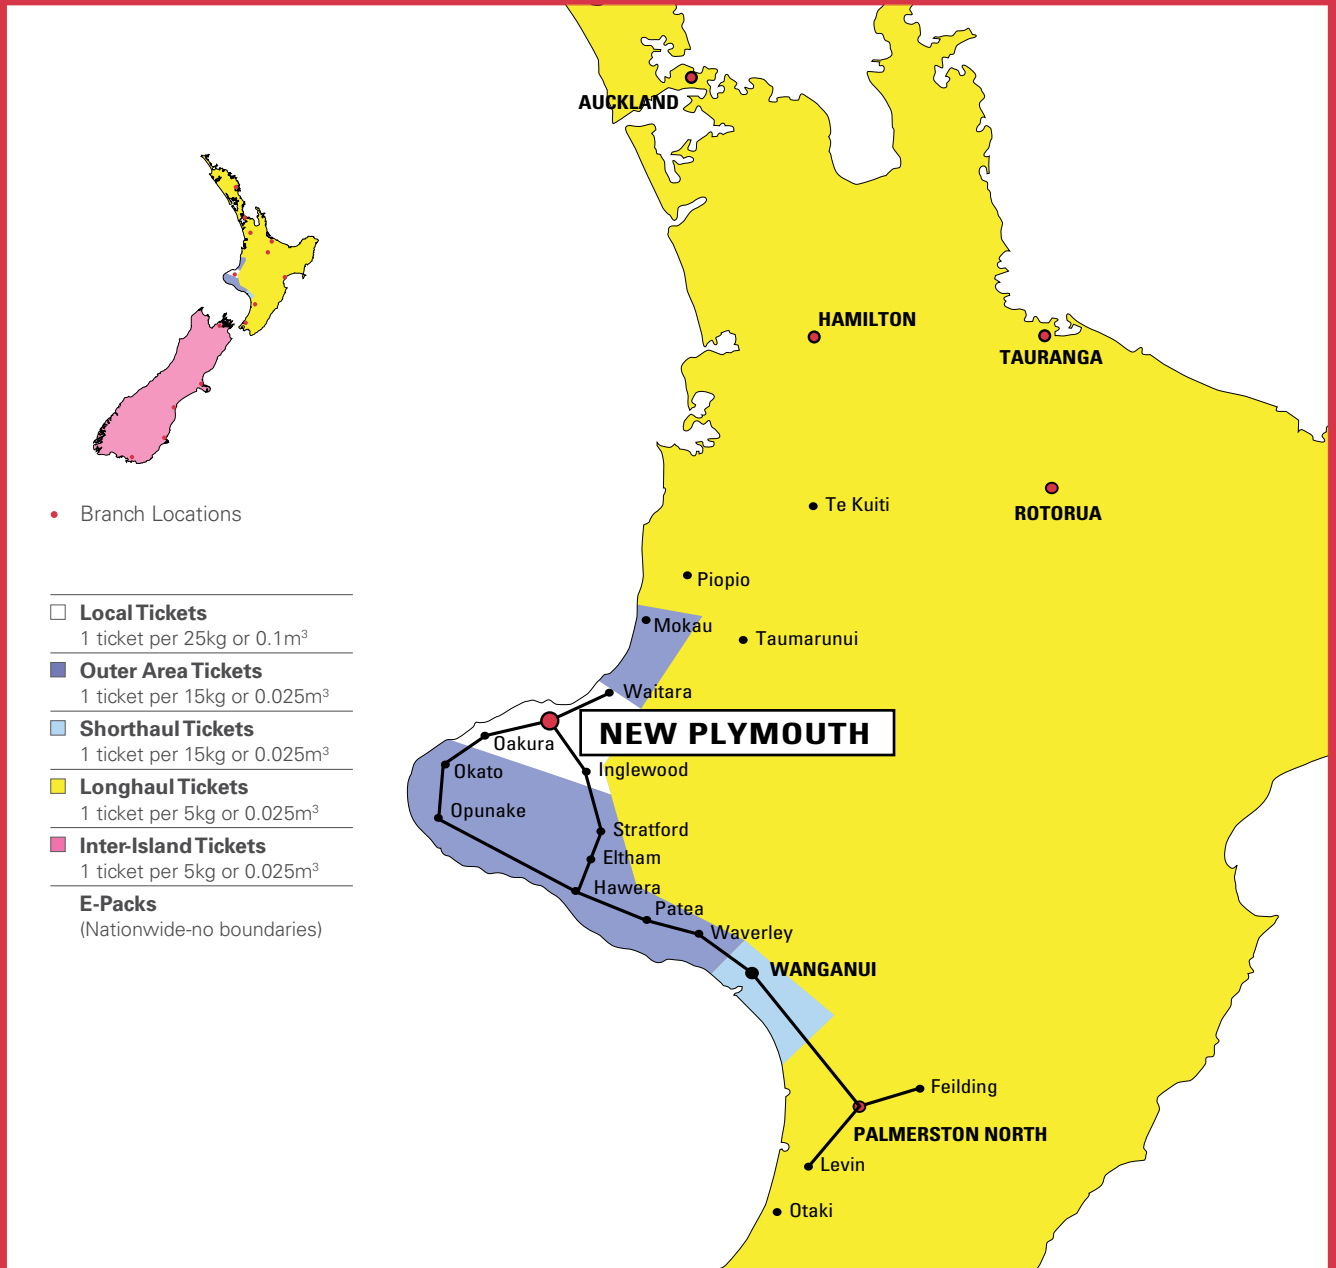

NEW PLYMOUTH BRANCH

BRANCH	OPENING HOURS
493A Devon Street East, New Plymouth	Monday - Friday: 8:00am - 5:30pm Saturday: 7:30am - 10:30am

LOCAL SERVICES

Refer to pick-up times below for local services

LOCAL AND REGIONAL – SAME DAY SERVICES

your pick-up times and depot departure times

Pick up times:					Pick up times:				
Departs New Plymouth at:	9.50 (am)	12.00 (pm)	2.15 (pm)	3.30 (pm)	Departs New Plymouth at:	9.50 (am)	12.00 (pm)	2.15 (pm)	3.30 (pm)
Bell Block	11.15am	1.30pm	3.00pm	4.30pm	Okaiawa		2.45pm		
Bulls	4.30pm				Okato		1.00pm		
Dannevirke	4.00pm				Opunake		1.50pm		
Egmont Village		12.45pm		4.00pm	Pahiatua	4.30pm			
Eltham	11.15am	1.15pm	3.15pm		Palmerston North	4.00pm			
Feilding	4.00pm				Patea	11.50am			
Foxton	4.15pm				Pihama		2.30pm		
Hawera	11.30am	2.00pm	3.40pm		Pungarehu		1.15pm		
Inglewood	11.30am	1.45pm	3.15pm	4.15pm	Rahotu		1.25pm		
Kaponga		3.20pm			Stratford	11.00am	1.00pm	3.00pm	
Kapuni		3.10pm			Tariki	10.40am	12.45pm	2.45pm	
Lepperton	11.00am				Urenui	11.30am			
Levin	4.30pm				Waitara	10.45am	1.00pm	3.00pm	4.30pm
Manaia		2.55pm			Waiwakaiho	10.45am	12.45pm	2.45pm	4.00pm
Marton	4.00pm				Wanganui	2.00pm			
Normanby		1.35pm	3.25pm		Warea		1.10pm		
Oakura	10.20am	12.30pm	2.30pm	4.00pm	Waverley	12.10pm			
Oaonui		1.35pm			Woodville	3.30pm			

NPL 08/11

OVERNIGHT SERVICES

Your last pick-up time is:

Overnight by 9.30am to main business centres. Some Rural & Residential deliveries may take longer.

NEW ZEALAND COURIERS