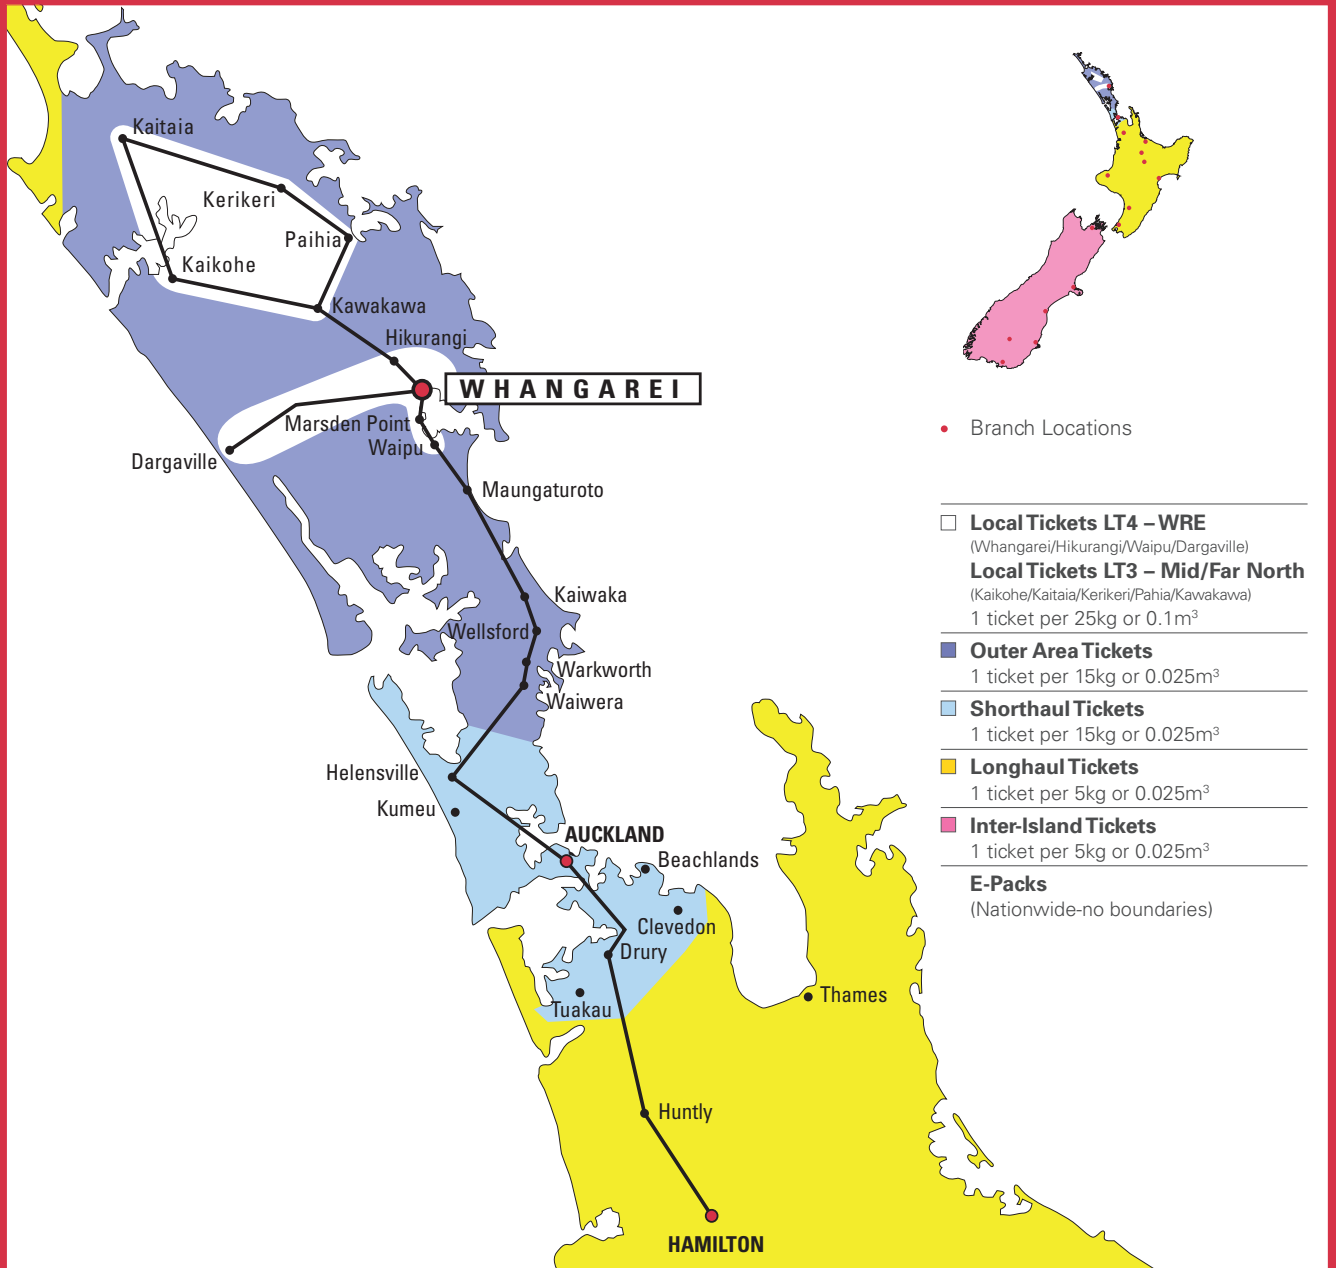

YOUR VAN PIN

FOR YOUR INFORMATION

Customer Services	0800 800 841
VAN Automated booking	0800 692 687
Local Branch	09 430 3284

Website	www.nzcouriers.co.nz
International Help Desk	0800 655 010
Local Fax	09 430 3290

WHANGAREI BRANCH

BRANCH	OPENING HOURS
11 Dyer Street, Whangarei	Monday – Friday: 8.00am – 5.30pm Saturday: 8.00am – 10.30am