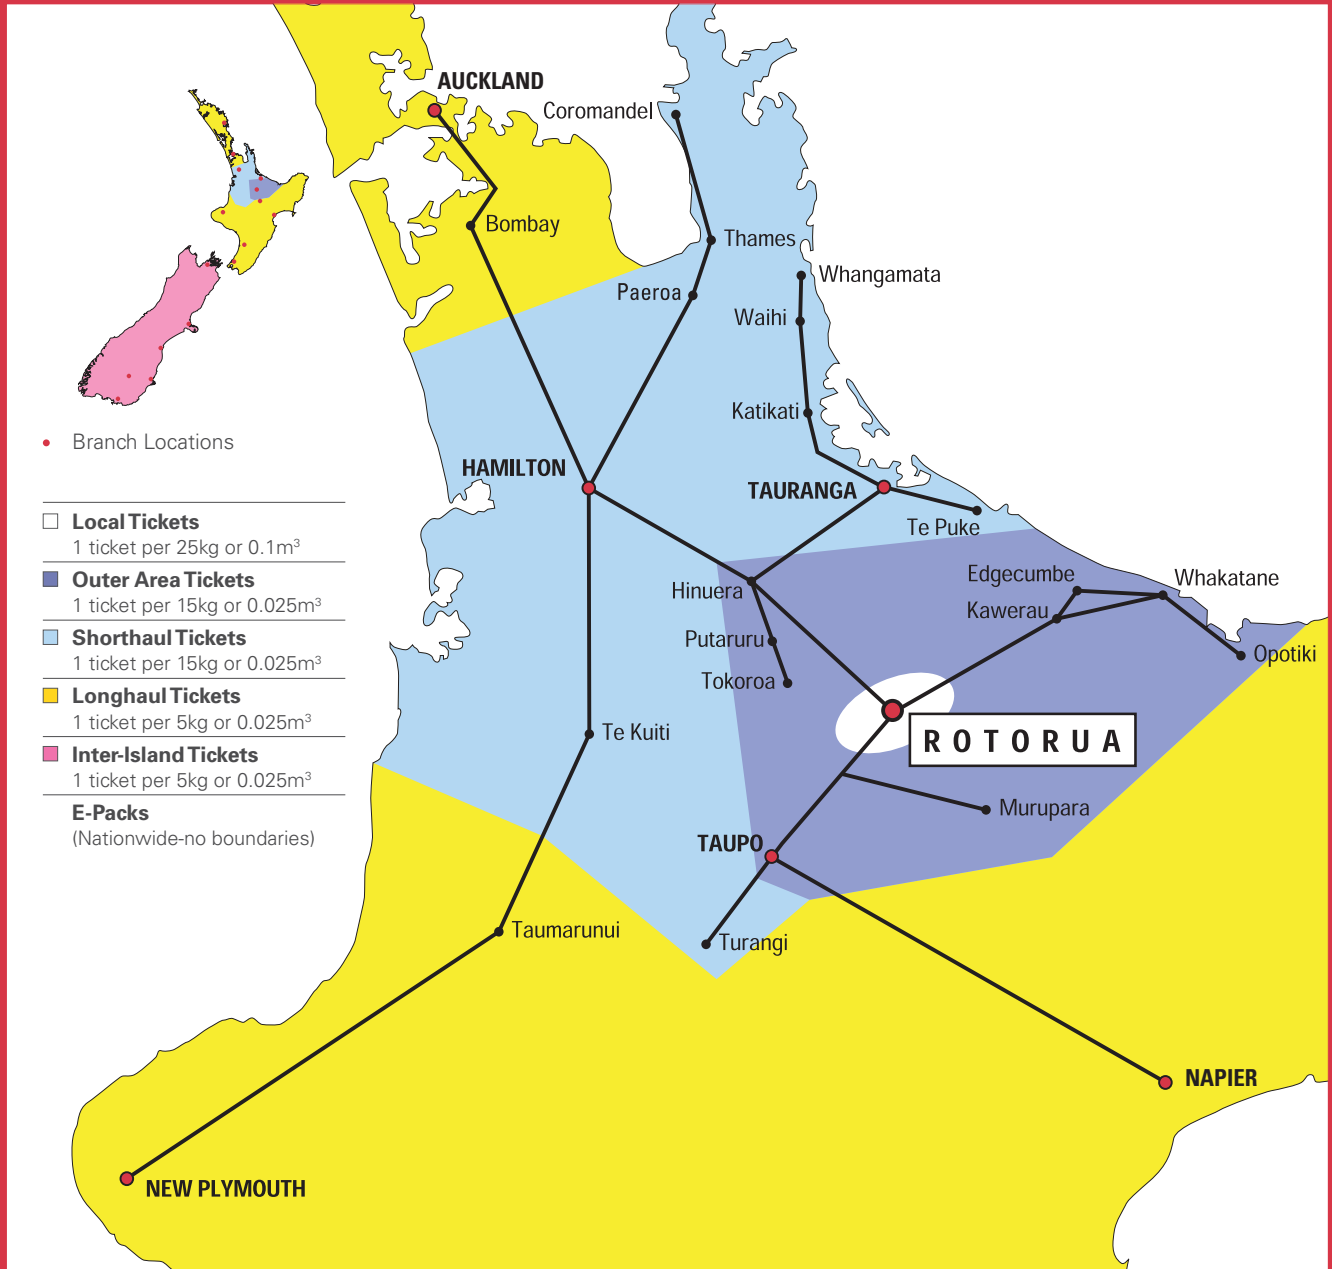

YOUR VAN PIN

FOR YOUR INFORMATION

Customer Services	0800 800 841
VAN Automated booking	0800 692 687
Local Branch	07 349 1688

Website	www.nzcouriers.co.nz
International Help Desk	0800 655 010
Local Fax	07 349 1960

ROTORUA BRANCH

BRANCH	OPENING HOURS
105 Biak Street, Stirling Park, Rotorua	Monday – Friday: 8.00am – 6.00pm Saturday: 8.00am – 11.00am