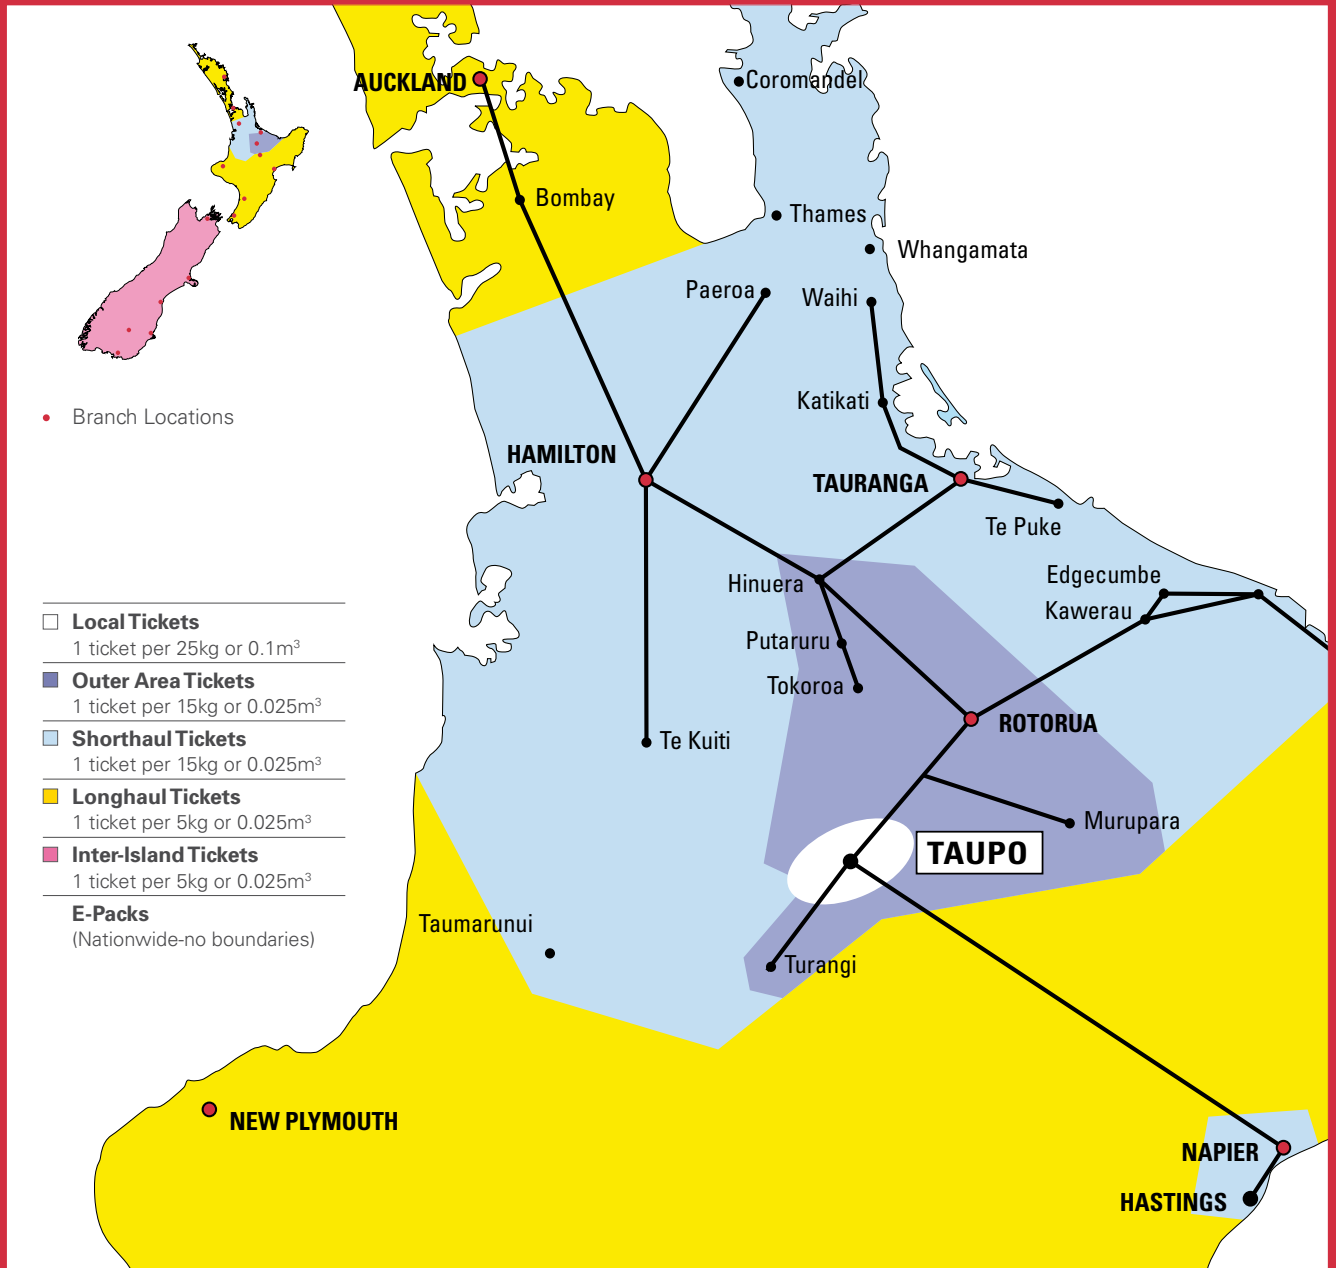

TAUPO BRANCH

BRANCH	OPENING HOURS
10 Fleet Street, Taupo	Monday – Friday: 8.30am – 5.00pm Saturday: 9.00am – 11.00am

LOCAL SERVICES

Refer to pick-up times below for local services

LOCAL AND REGIONAL – SAME DAY SERVICES

your pick-up times and depot departure times

Pick up times:			
Departs at:	10.00 (am)	12.00 (pm)	1.30 (pm)
Auckland	• ²		
Cambridge	•		
Edgecumbe	•	•	
Hamilton	•	•	
Huntly	•	•	
Katikati	•		
Kinleith	•		
Matamata	•	•	
Morrinsville	•		
Mt Maunganui	•	•	
Murupara	•		
Napier			•
Ngaruawahia	•		
Nongataha	•	•	
Ohope	•		
Opotiki	•		

Pick up times:			
Departs at:	10.00 (am)	12.00 (pm)	1.30 (pm)
Otorohanga	•		
Paeroa	•		
Putaruru	•	•	
Raglan	•		
Reporoa	•	•	
Rotorua	•	•	
Tauranga	•	•	
Te Aroha	•		
Te Awamutu	•		
Te Kuiti	•		
Te Puke	•	• ¹	
Tokoroa ³	•	•	
Turangi		•	•
Waihi	•		
Whakatane	•		

¹ Business Only

² Auckland Depot Only

³ Kinleith listed separately

TPO 05/09

OVERNIGHT SERVICES

Your last pick-up time is:

Overnight by 9.30am to main business centres. Some Rural & Residential deliveries may take longer.