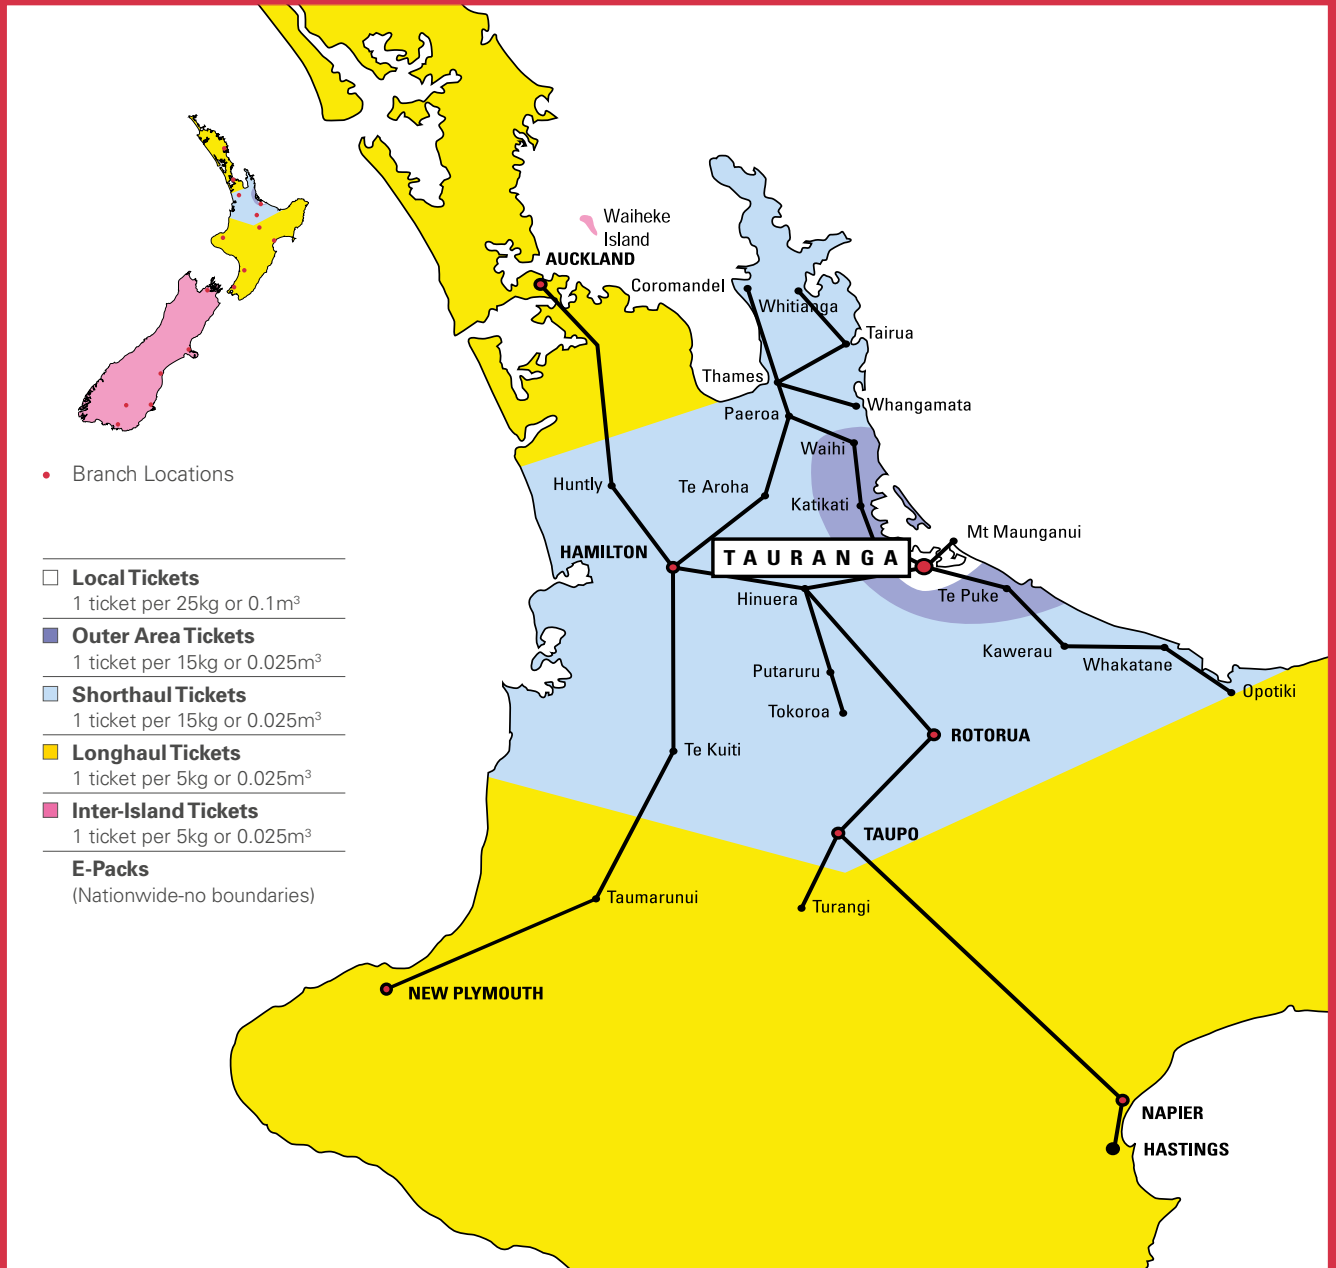

TAURANGA BRANCH

BRANCH

110 Birch Avenue, Tauranga

OPENING HOURS

Monday – Friday: 8.00am – 5.30 pm

Saturday: 8.00am – 11.00am

LOCAL SERVICES

Refer to pick-up times below for local services

LOCAL AND REGIONAL – SAME DAY SERVICES

your pick-up times and depot departure times

Pick up times:			
Departs Tauranga at:	10.00 (am)	12.00 (pm)	2.00 (pm)
Auckland City	•		
Penrose	•	•	
Cambridge	•	•	
Coromandel	•	•	
Edgecumbe	•	•	
Hamilton	•	•	•
Hastings	•		
Huntly	•	•	
Katikati	•	•	•
Kawerau	•	•	
Matamata	•	•	•
Morrinsville	•	•	
Mt Maunganui	•	•	•
Napier	•		
New Plymouth	•		
Ngaruawahia	•	•	
Ngatea	•		
Ohope	•		
Omokoroa	•		
Opotiki	•		
Otorohanga	•	•	
Paeroa	•	•	

Pick up times:			
Departs Tauranga at:	10.00 (am)	12.00 (pm)	2.00 (pm)
Papamoa	•	•	•
Putaruru	•	•	•
Raglan		•	
Rotorua	•	•	•
Taumarunui	•		
Taupo	•	•	
Te Aroha	•	•	
Te Awamutu	•	•	
Te Kauwhata	•		
Te Kuiti	•	•	
Te Puke	•	•	•
Thames	•		
Tirau	•	•	•
Tokoroa	•	•	
Turangi	•		
Waihi	•	•	•
Waihi Beach	•		•
Whakatane	•	•	
Whangamata	•		
Whitianga		•	

TRG08/11

OVERNIGHT SERVICES

Your last pick-up time is:

Overnight by 9.30am to main business centres. Some Rural & Residential deliveries may take longer.

TAURANGA