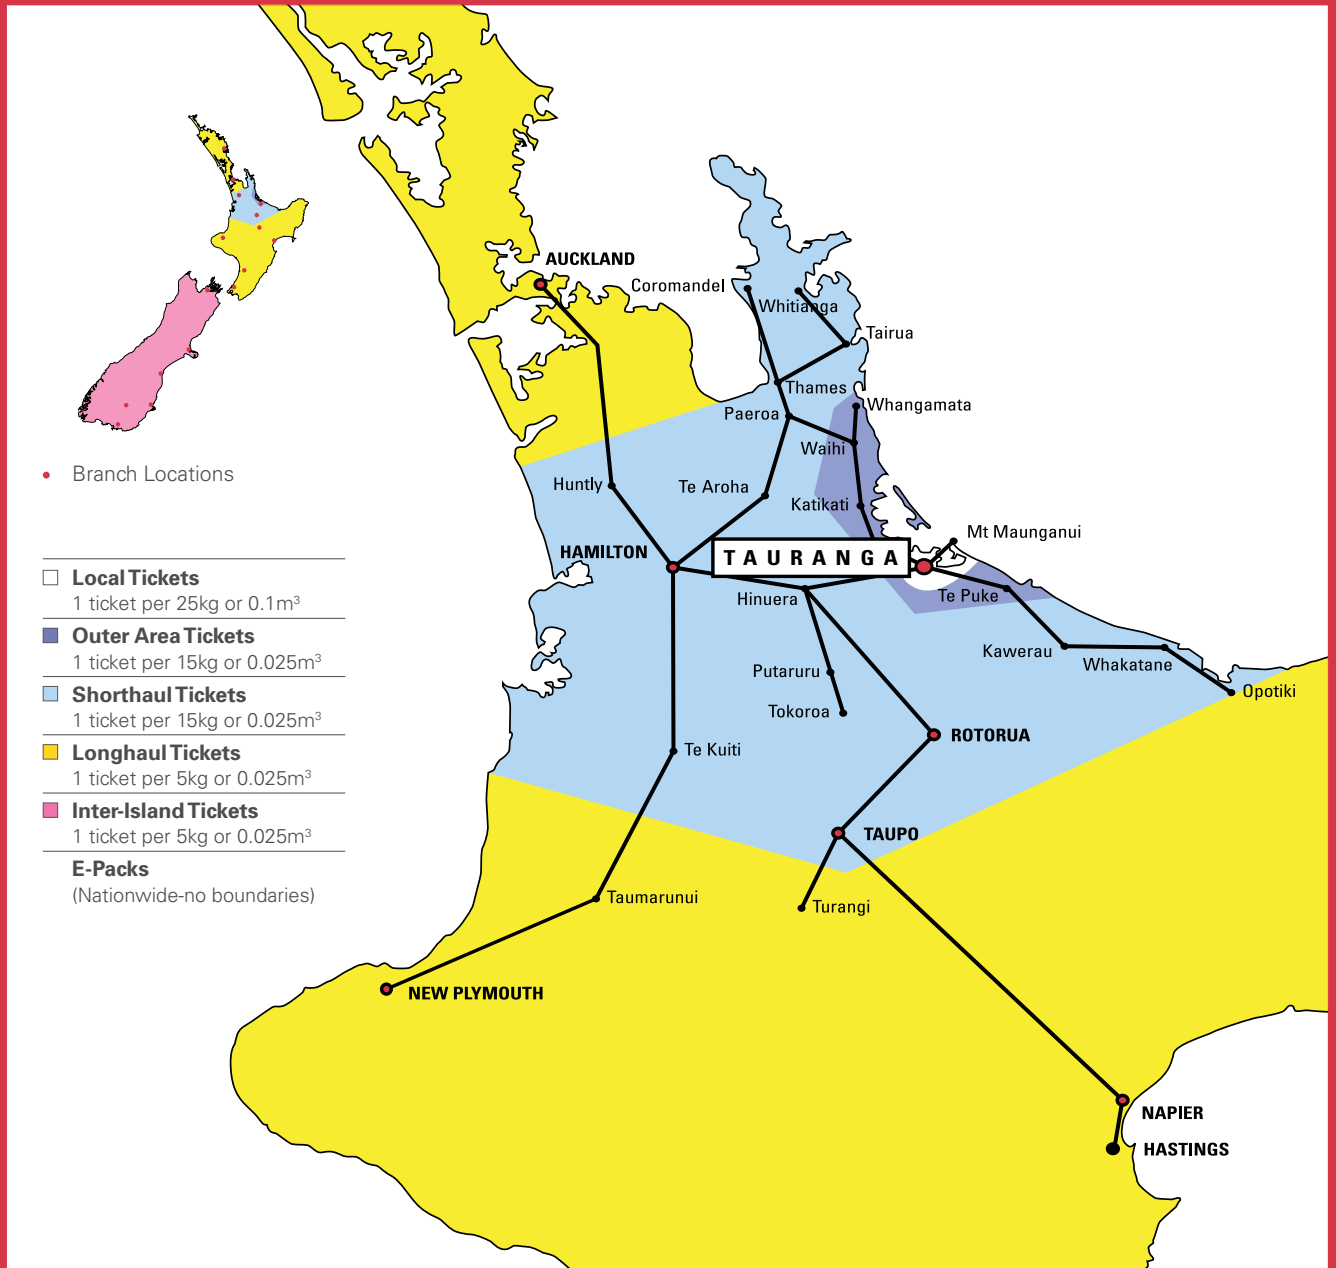

TAURANGA BRANCH

BRANCH

110 Birch Avenue, Tauranga

OPENING HOURS

Monday – Friday: 8.00am – 5.30 pm

Saturday: 8.00am – 11.00am

LOCAL SERVICES

Refer to pick-up times below for local services

LOCAL AND REGIONAL – SAME DAY SERVICES

your pick-up times and depot departure times

Pick up times:			
Departs Tauranga at:	10.00 (am)	12.00 (pm)	2.00 (pm)
Auckland City	•		
Penrose	•		
Cambridge	•	•	
Coromandel	•	•	
Hamilton	•	•	•
Hastings	•		
Huntly	•	•	
Katikati	•	•	•
Kawerau	•	•	
Matamata	•	•	•
Morrinsville	•	•	
Mt Maunganui	•	•	•
Napier	•		
New Plymouth	•		
Ngaruawahia	•	•	
Ngatea	•		
Ohope	•		
Omokora	•		•
Opotiki	•		
Otorohanga	•	•	

Pick up times:			
Departs Tauranga at:	10.00 (am)	12.00 (pm)	2.00 (pm)
Paeroa	•	•	
Papamoa	•	•	•
Putaruru	•	•	•
Rotorua	•	•	•
Taumarunui	•		
Taupo	•	•	
Te Aroha	•	•	
Te Awamutu	•	•	
Te Kauwhata	•		
Te Kuiti	•	•	
Te Puke	•	•	•
Thames	•		
Tirau	•	•	•
Tokoroa	•	•	
Turangi	•		
Waihi	•	•	•
Waihi Beach	•		•
Whakatane	•	•	
Whangamata	•		
Whitianga	•	•	

TRG 08/10

OVERNIGHT SERVICES

Your last pick-up time is:

Overnight by 9.30am to main business centres. Some Rural & Residential deliveries may take longer.