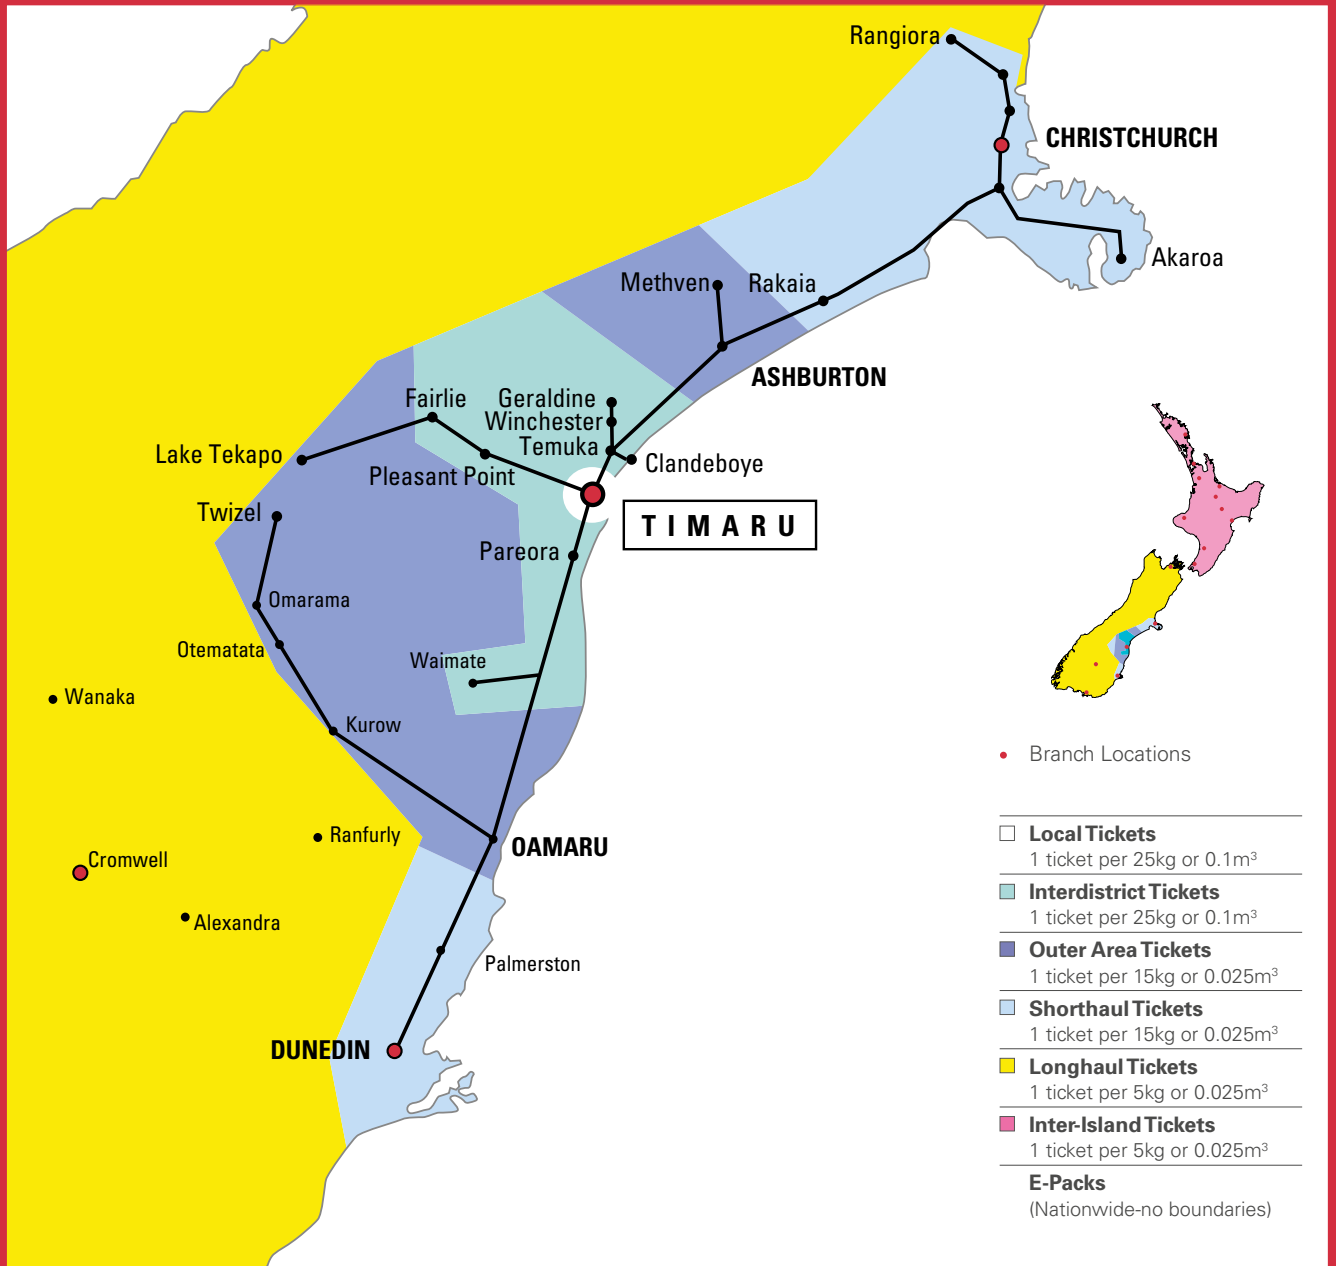

TIMARU BRANCH

BRANCH	OPENING HOURS
139-141 Hilton Highway, Timaru	Monday - Friday: 7:30am - 6:00pm Saturday: 8:00am - 11:00am

LOCAL SERVICES

Refer to pick-up times below for local services

Overnight delivery time:

	am
--	----

REGIONAL – SAME DAY SERVICES

Your pick-up times and depot departure times

Overnight delivery time:

	am
--	----

Pick up times:			
Departs Timaru at:	10.00 (am)	12.30 (pm)	2.45 (pm)
Ashburton	12.00pm	2.45pm	
Clandeboye	11.30am		3.30pm
Christchurch	1.30pm	3.30pm	
Dunedin		3.30pm	
Fairlie			3.45pm
Geraldine	10.45am	1.30pm	3.45pm
Hinds	11.25am		
Kurow	12.30pm		
Methven	1.00pm	4.00pm	
Oamaru	11.30am	2.30pm	
Omarama	1.00pm		
Pareora	10.30am		3.00pm
Pleasant Point			3.00pm
Temuka	10.35am	1.15pm	3.30pm
Twizel	1.30pm		
Waimate	10.45am		3.30pm
Winchester	10.30am	1.15pm	3.30pm

TIU08/11

OVERNIGHT SERVICES

Your last pick-up time is:

Overnight by 9.30am to main business centres *Some Rural & Residential deliveries may take longer.
All information was correct at the time of printing. For the most current schedule visit: www.nzcouriers.co.nz

TIMARU