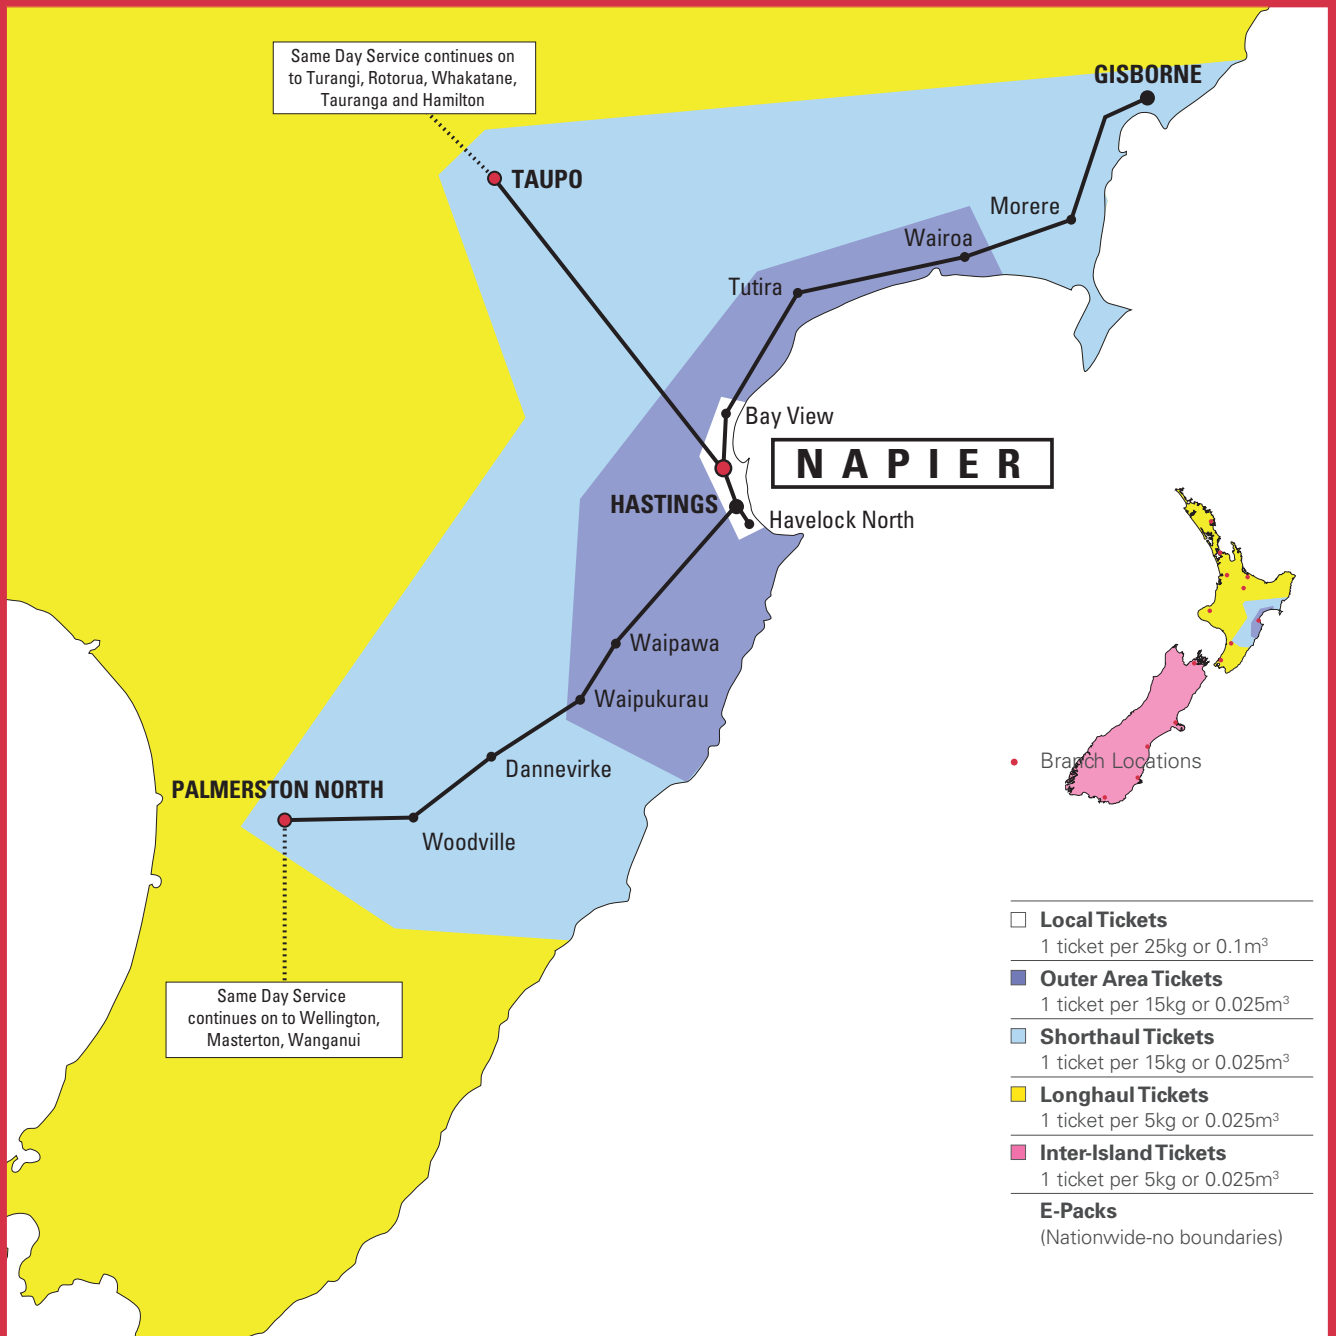

HAWKES BAY BRANCH

BRANCH	OPENING HOURS
15 Dunlop Road, Napier	Monday – Friday: 7.30am – 6.00pm Saturday: 8.00am – 11.00am

LOCAL SERVICES

Refer to pick-up times below for local services

LOCAL AND REGIONAL – SAME DAY SERVICES

Your pick-up times and depot departure times

Pick up times:				
Departs Waipukurau / Waipawa at:	10.00 (am)	10.30 (am)	12.45 (pm)	2.00 (pm)
Dannevirke		•	•	
Hastings	•			•
Levin		•	•	
Lower Hutt		•		
Masterton		•		
Napier	•			•
Palmerston North		•	•	
Wellington		•		
Woodville		•	•	
Wanganui		•	•	

WAIPUKURAU/WAIPAWA07/09

OVERNIGHT SERVICES

Your last pick-up time is:

Overnight by 9.30am to main business centres. Some Rural & Residential deliveries may take longer.