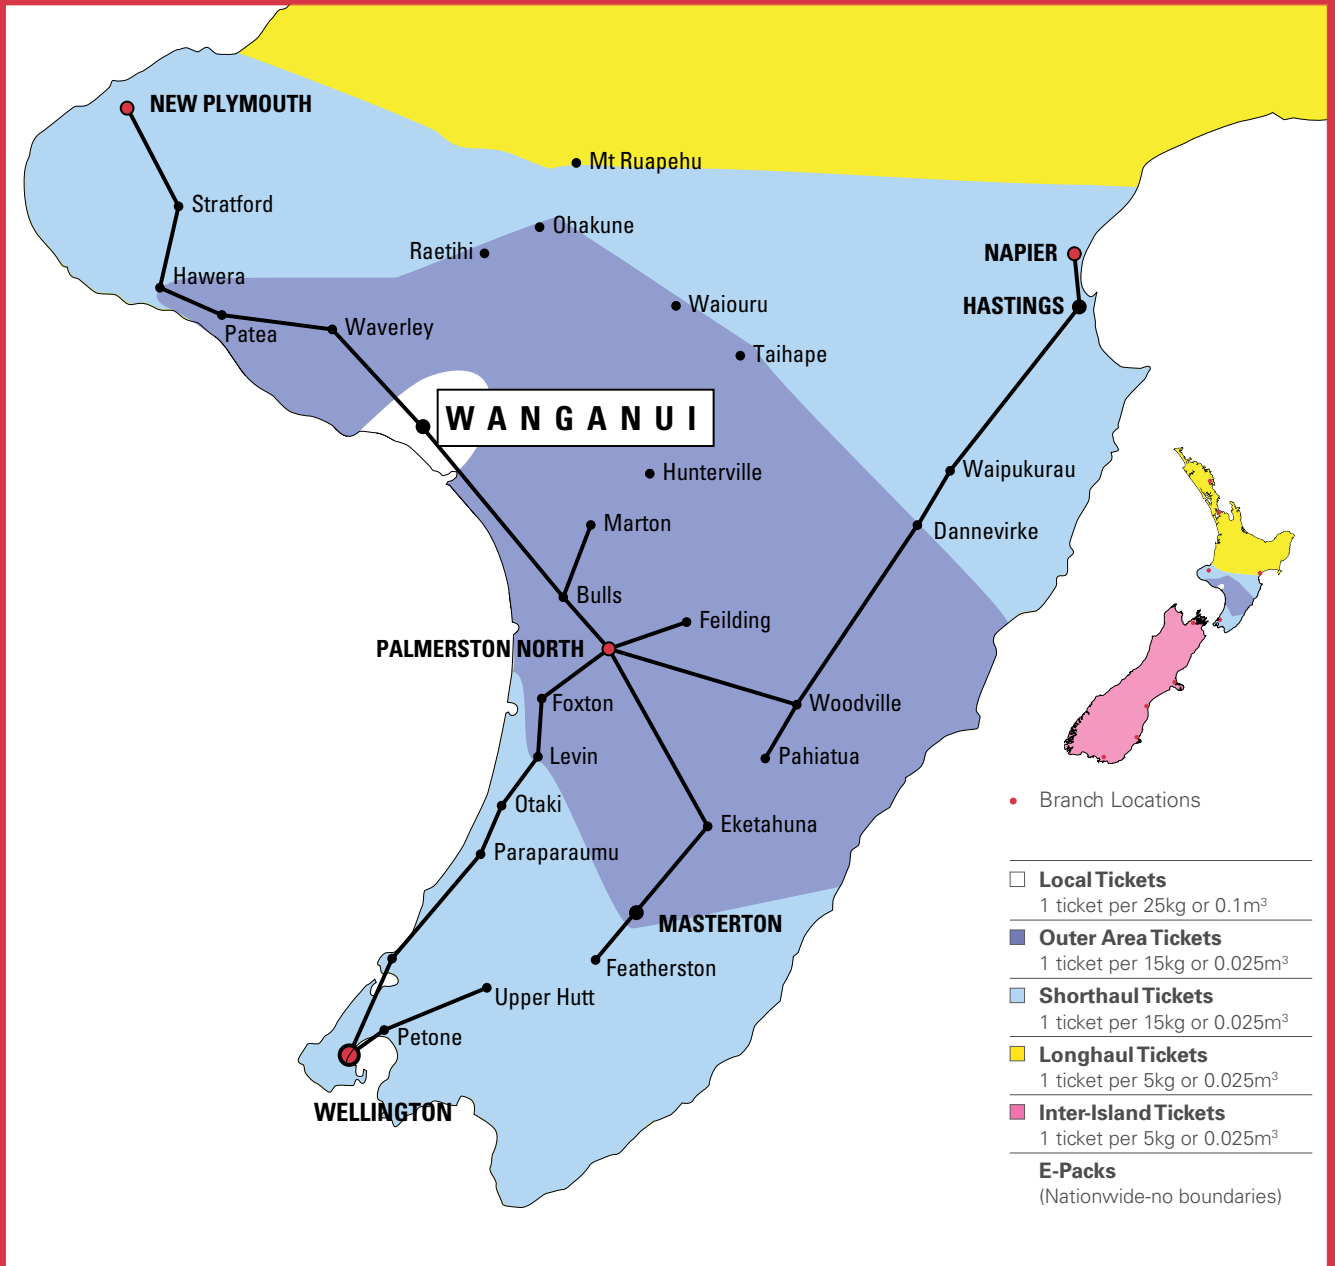

YOUR VAN PIN

FOR YOUR INFORMATION

Customer Services	0800 800 841
VAN Automated booking	0800 692 687
Local Branch	

Website	www.nzcouriers.co.nz
International Help Desk	0800 655 010
Local Fax	06 353 1660

WANGANUI REGIONAL

BRANCH	OPENING HOURS
Magzone Ltd, 65 Victoria Ave, Wanganui	Monday – Friday: 9.00am – 5.00pm Saturday: 9.30am – 1.00pm

LOCAL SERVICES

Refer to pick-up times below for local services

LOCAL AND REGIONAL – SAME DAY SERVICES

your pick-up times and depot departure times

Pick up times:		
Departs Wanganui at:	10.45 (am)	1.00 (pm)
Bulls	3.00pm	
Dannevirke	1.00pm	4.00pm
Feilding	1.20pm	3.20pm
Foxton		3.30pm
Hastings	4.00pm	
Hawera	1.00pm	
Levin	2.00pm	4.00pm
Marton	3.00pm	3.30pm
Masterton	3.00pm	
Napier	4.00pm	
New Plymouth	3.00pm	
Otaki	2.00pm	
Pahiatua	3.45pm	4.30pm
Palmerston North	1.00pm	3.00pm
Paraparaumu	4.00pm	
Patea	1.00pm	
Waipukurau	3.00pm	
Waverley	12.30pm	
Wellington	4.00pm	

WAG 04/10

OVERNIGHT SERVICES

Your last pick-up time is:

Overnight by 9.30am to main business centres. Some Rural & Residential deliveries may take longer.

WANGANUI