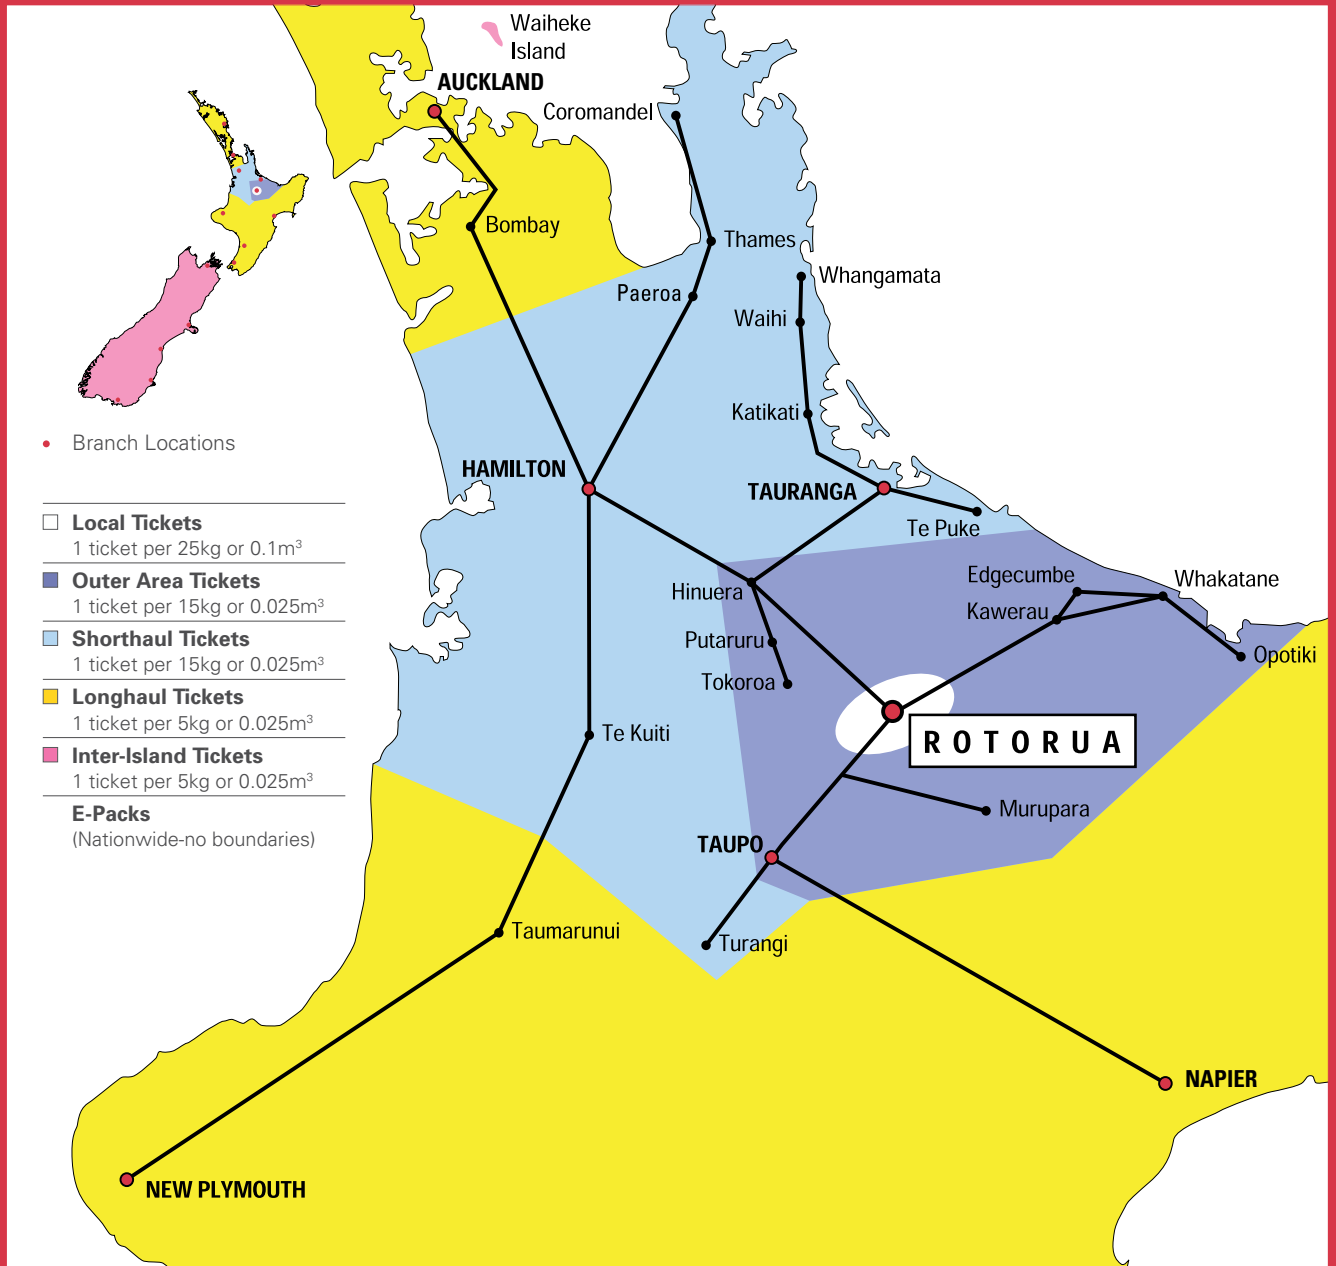

ROTORUA BRANCH

BRANCH

105 Biak Street, Stirling Park, Rotorua

OPENING HOURS

Monday – Friday: 8.00am – 6.00pm

Saturday: 8.00am – 11.00am

LOCAL SERVICES

Refer to pick-up times below for local services

LOCAL AND REGIONAL – SAME DAY SERVICES

your pick-up times and depot departure times

Pick up times:			
Departs Whakatane at:	10.15 (am)	12.15 (pm)	2.00 (pm)
Auckland**	•		
Cambridge	•		
Edgecumbe	•	•	•*
Galatea	•		
Hamilton	•	•	
Hastings	•		
Huntly	•		
Kawerau	•	•	
Katikati	•		
Kinleith	•		
Matamata	•	•	
Morrinsville	•		
Mt Maunganui	•		
Murupara	•		
Napier	•*		
Ngaruawahia	•		
Ohope			•*
Opotiki			•
Otorohanga	•		

* Businesses Only

** South Auckland Businesses Only

*** Kinleith listed separately

Pick up times:			
Departs Whakatane at:	10.15 (am)	12.15 (pm)	2.00 (pm)
Paeroa	•		
Putaruru	•	•	
Raglan	•		
Reporoa	•	•	
Rotorua	•	•	
Taupo	•	•	
Tauranga		•	
Te Aroha	•		
Te Awamutu	•		
Te Kauwhata	•		
Te Kuiti	•		
Te Puke	•		
Tirau	•	•	
Tokoroa***	•	•	
Turangi	•		
Waihi	•		
Waitoa	•		
Whangamata	•		

WKN09/11

ROTORUA

OVERNIGHT SERVICES

Your last pick-up time is:

Overnight by 9.30am to main business centres. Some Rural & Residential deliveries may take longer.