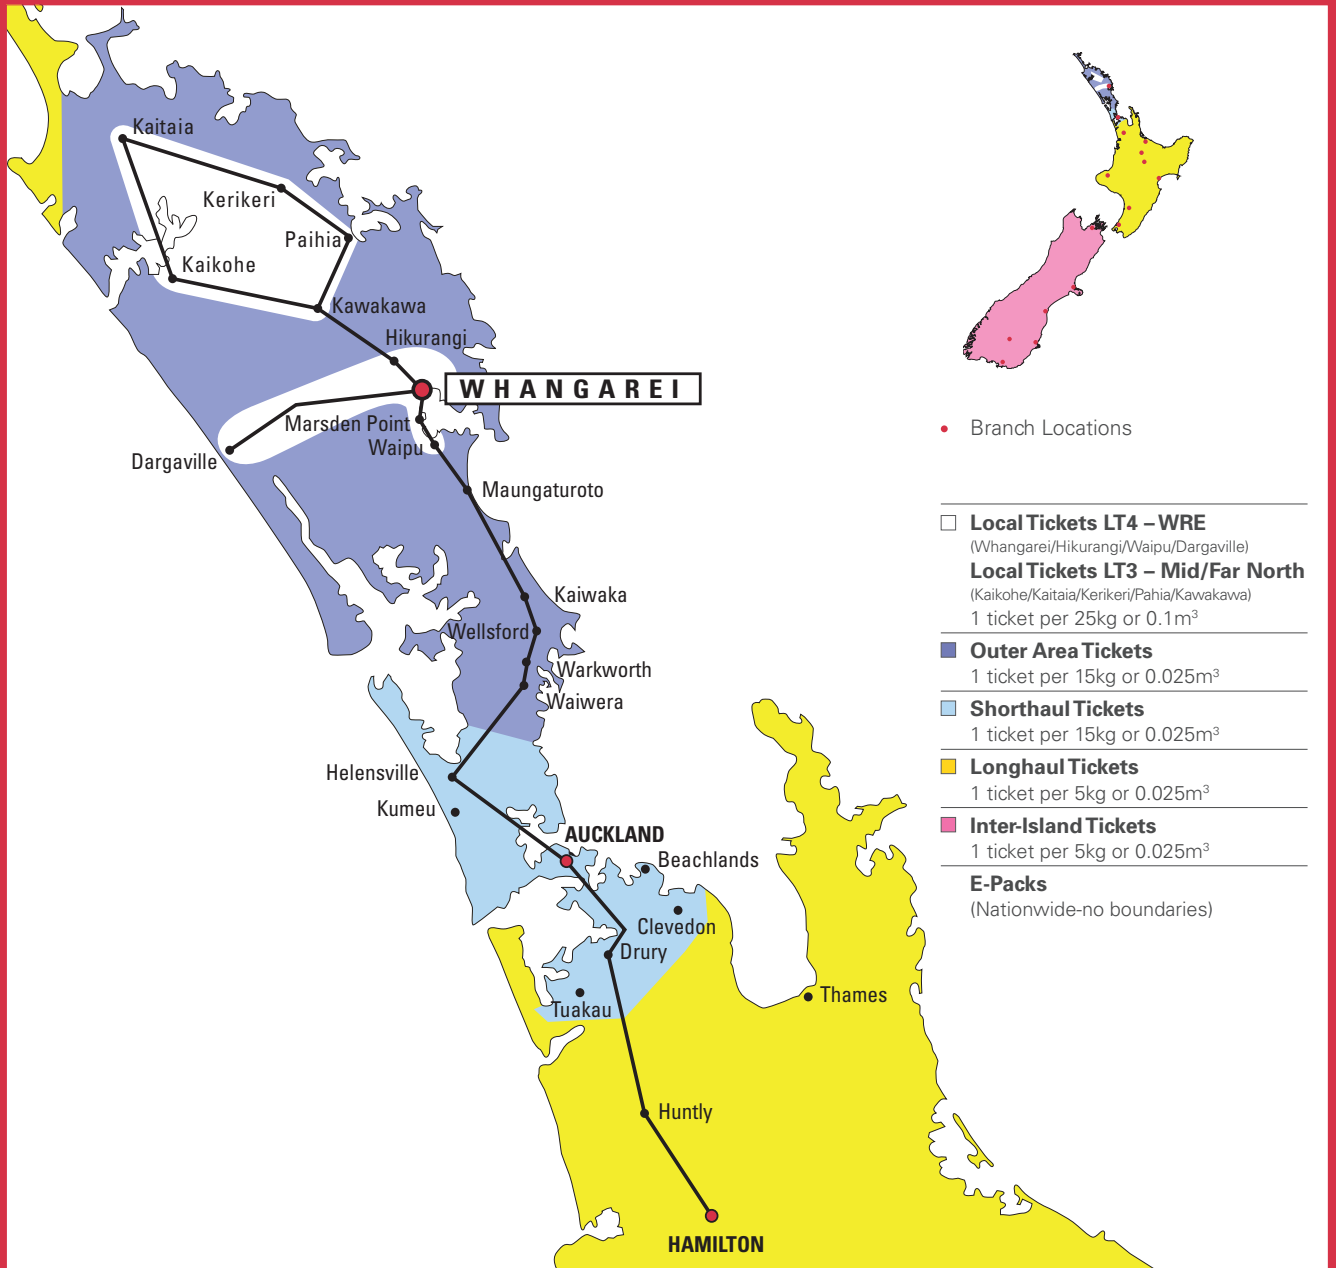

WHANGAREI BRANCH

BRANCH	OPENING HOURS
11 Dyer Street, Whangarei	Monday – Friday: 8.00am – 5.30pm Saturday: 8.00am – 10.30am

LOCAL SERVICES

Refer to pick-up times below for local services

LOCAL AND REGIONAL – SAME DAY SERVICES

Your pick-up times and depot departure times

Overnight delivery time:

	am
--	----

Pick up times:			
Departs Whangarei at:	11.10 (am)	1.30 (pm)	3.00 (pm)
Auckland	2.30pm		
Awanui	2.45pm		
Dargaville	12.30pm	2.30pm	
Hamilton	4.00pm		
Hikurangi	3.30pm		
Kaeo	2.00pm		
Kaikohe	1.20pm	3.30pm	
Kaitaia	2.15pm	4.15pm	
Kaiwaka	12.30pm	3.00pm	
Kauri	4.00pm		3.30pm
Kawakawa	12.15pm	2.30pm	
Kerikeri	1.00pm	3.00pm	
Mangamuka	1.30pm	4.00pm	
Maungaturoto	2.00pm		
Mangonui	3.00pm		
Moerewa	12.15pm	2.30pm	
Ohaeawai	12.50pm	3.10pm	
Okaihau	1.15pm	3.40pm	
Opuia	1.30pm		
Paihia	1.40pm	3.10pm	
Ruakaka	11.30am	3.00pm	
Taipa	2.30pm		
Waipapa	1.30pm		
Waipu	12.35pm	2.30pm	
Waitangi	2.00pm	3.00pm	
Warkworth	1.00pm	3.00pm	
Wellsford	12.30pm	2.45pm	

WRE 07/09

OVERNIGHT SERVICES

Your last pick-up time is:

Overnight by 9.30am to main business centres. Rural and some Outer Area and Residential deliveries may take longer.